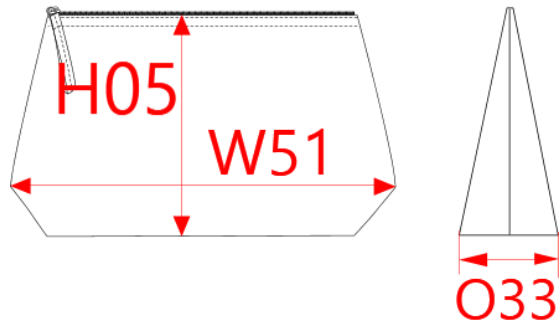

REFERENCE : KI0724

SIZES : U

COMPOSITION :

Main fabric : Laminated cotton canvas - 310 For vanity and puller 100%cotton

TECHNICAL DETAIL :

Oekotex certified

ARTICLE WEIGHT :

48 gr/pc

| DESCRIPTION | | | | | | | | COLORS | | PANTONE SERIGRAPHIE | |
|---|--|--|--|--|--|--|--|---------------|-------|---------------------|--|
| Français : Trousse en coton canvas | | | | | | | | Black | Black | | |
| English : Toiletry bag in cotton canvas | | | | | | | | Dusty Pink | 486C | | |
| Nederlands : Tasje van canvaskatoen | | | | | | | | Fuchsia | 7425C | | |
| Deutsch : Beutel aus Baumwollcanvas | | | | | | | | Midnight Blue | 7547C | | |
| Español : Neceser de algodón canvas | | | | | | | | Natural | 7534C | | |
| Italiano : Trousse in cotone canvas | | | | | | | | | | | |
| Português : Nécessaire em algodão canvas | | | | | | | | | | | |
| MEASUREMENT | | | | | | | | | | | |
| Description | U | | | | | | | | | | |
| W51 Total width | 27 | | | | | | | | | | |
| H05 Hauteur totale / Total height | 15 | | | | | | | | | | |
| O33 Deep of bottom part | 7 | | | | | | | | | | |
| PACKING | | | | | | | | | | | |
| Box | 200 pcs / box U => L:36cm W:60cm H:28cm GW:11.20kg NW:10.00kg | | | | | | | | | | |