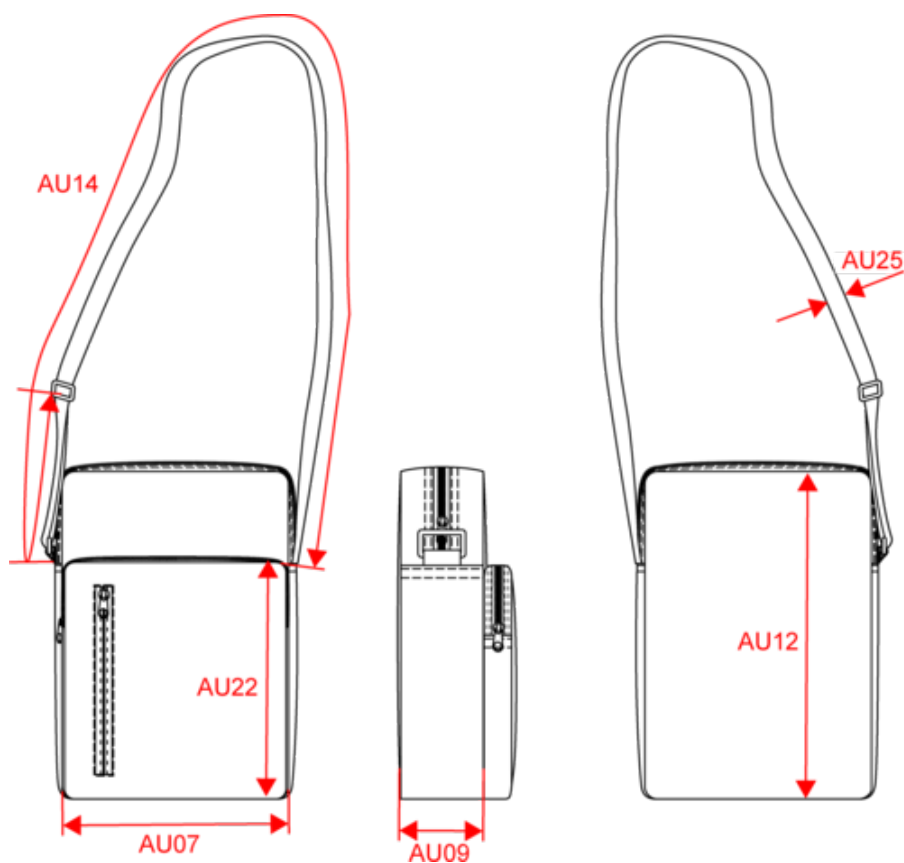

## Dimensioni

Measurements in cm	One size
AU07 - Total width	19.00
AU09 - Depth of bottom part	7.00
AU12 - Total height	28.00
AU14 - Handle length	160.00
AU22 - Front pocket height	23.00

KI0375