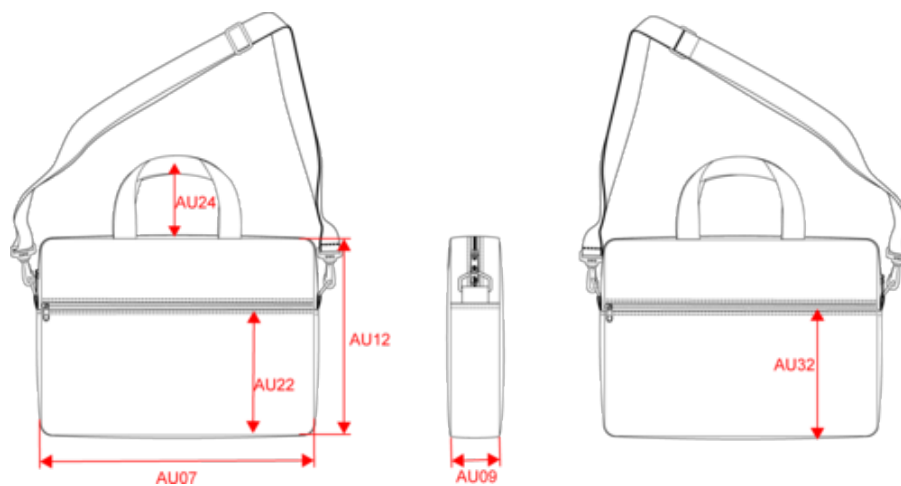

## Dimensioni

Measurements in cm	One size
AU07 - Total width	40.00
AU09 - Depth of bottom part	10.00
AU12 - Total height	29.50
AU24 - Handle height	14.00
AU22 - Front pocket height	19.00
AU32 - Back pocket height	19.00