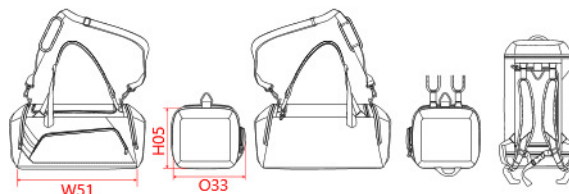

REFERENCE : KI0621

SIZES : U

COMPOSITION :

Main fabric : Polyester woven 900D PVC backing - 500 Main fabric 100%polyester

Material 3 : PVC quality On back panel of shoulder padding. 100%polyvinyl chloride

Lining : Polyester 210D PU backing - 75 As inside lining. 100% polyester

Fabric 2 : Polyester puffy mesh On back part of shoulder straps. 100%polyester

TECHNICAL DETAIL :

PVC backing

ARTICLE WEIGHT :

900gr

DESCRIPTION		COLORS	PANTONE SERIGRAPHIE
Français : Sac de sport 2-en-1 English : Convertible gym bag / backpack Nederlands : Convertible gym bag / backpack Deutsch : 2-in-1-Sporttasche Español : Bolsa/mochila deportiva transformable Italiano : Borsa/zaino sport 2 in 1 Português : Saco de desporto 2 em 1		Black	Black
MEASUREMENT			
Description	U		
H05 Hauteur totale / Total height	27		
O33 Deep of bottom part	27		
W51 Total width	53		
PACKING			
Box	15 pcs / box U => L:60cm W:28cm H:57cm GW:14.5kg NW:13.5kg		