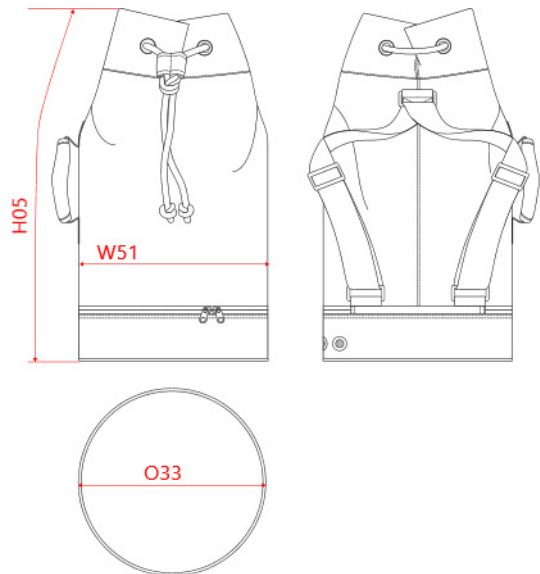

REFERENCE : KI0642

SIZES : U

COMPOSITION :

Main fabric : Polyester 420D PVC coating - 185 100%polyester

Fabric : Polyester 600D PVC coating - 300 For shoes

compartment 100%polyester

Fabric 2 : Fake neoprene - 220 As handle shape protection.

Polyester/EVA

Lining : Polyester 210D PU backing - 75 For lining inside 100%

polyester

ARTICLE WEIGHT :

500 gr/pc

DESCRIPTION		COLORS	PANTONE SERIGRAPHIE
Français : Sac marin English : Sailor bag Nederlands : Tas in marinestijl Deutsch : Marine-Sack Español : Bolsa estilo marinero Italiano : Borsa stile marinaio Português : Saco de desporto marinho		Black	Black
		Bright blue	7690C
MEASUREMENT			
Description	U		
H05 Hauteur totale / Total height	60		
W51 Total width	47		
O33 Deep of bottom part	30		
PACKING			
Box	25 pcs / box U => L:75cm W:36cm H:38cm GW:13,5kg NW:12,5kg		