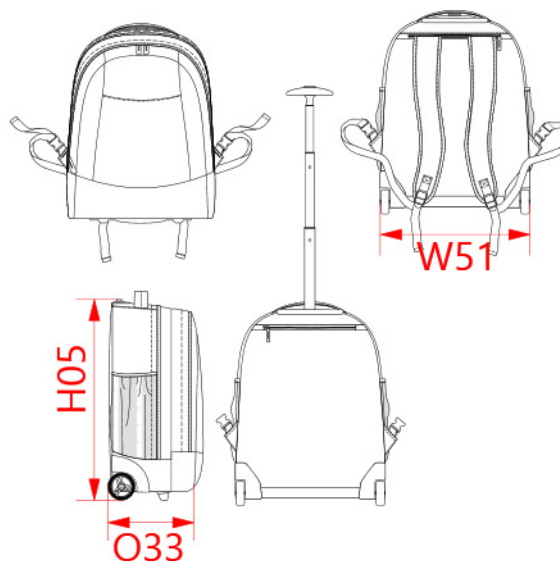

REFERENCE : KI0817

SIZES : U

COMPOSITION :

Main fabric : Polyester Jacquard 800D PVC backing 100% polyester

Lining : Polyester 210D PU backing - 75 As inside lining. 100% polyester

Mesh 1 : Polyester mesh - 150 On lateral pockets. 100% polyester

Fabric 2 : Polyester puffy mesh On back side of the bag. 100% polyester

Fabric 1 : Polyester 600D PVC backing On back side of the top handle. 100%polyester

TECHNICAL DETAIL :

PVC backing

ARTICLE WEIGHT :

2050 gr/pc

DESCRIPTION
Français : Sac / sac à dos trolley traille cabine
English : Business cabin size trolley / backpack
Nederlands : Zakelijke cabine trolley / rugzak
Deutsch : Business-Kabinentrolley / Rucksack
Español : Mochila / Borsa trolley tamaño cabina.
Italiano : Zaino trolley system.
Português : Mochila / trolley tamanho cabine

COLORS	PANTONE SERIGRAPHIE
Black	Black

MEASUREMENT	
Description	U
H05 Hauteur totale / Total height	44
W51 Total width	36,50
O33 Deep of bottom part	24

PACKING	
Box	6 pcs / box U => L:68cm W:38cm H:47cm GW:13,3Kg NW:12,3Kg