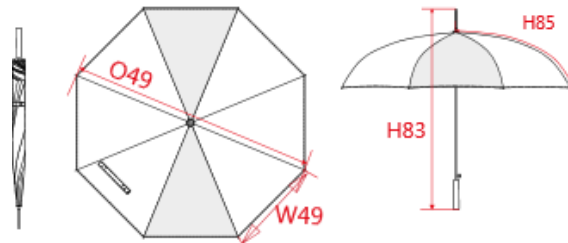

ARTICLE WEIGHT :

360,9 gr/pc

DESCRIPTION		COLORS	PANTONE SERIGRAPHIE
Français : Parapluie de golf		Black	Black
English : Golf umbrella		Black / Burnt lime	Black / 583C
Nederlands : Golfparaplu		Black / Orange	Black / 1495C
Deutsch : Goldschirm		Black / Red	Black / 1795C
Español : Paraguas de golf		Bottle green	567C
Italiano : Ombrello da golf		Burnt lime	583C
Português : Chapéu de chuva de golfe		Navy	433C
		Orange	1495C
		Red	1795C
		Royal blue	287C
		Sky blue	278C
		Slate grey	424C
		True Yellow	116C
		White	White
		Reflex blue / White / French red	Reflex blueC/White/Red032C

MEASUREMENT	
Description	U
O49 Diameter of the umbrella	100
H83 Height of the umbrella's shaft	83,50
H85 Length of the umbrella's ribs	58
W49 Bottom panel width	38

PACKING	
Box	20 pcs / box U => L:85.5cm W:17.5cm H:14.5cm GW:8.15kg NW:7.218kg