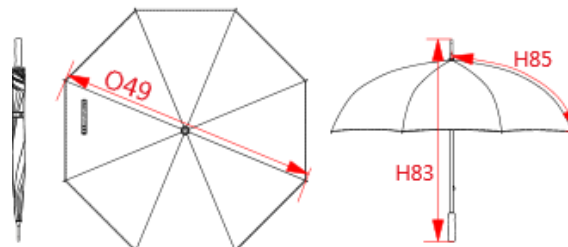

REFERENCE : KI2027

SIZES : U

COMPOSITION :

Main fabric : EVA 0.065 For all panels, belt closing and pleats on top Ethylene vinyl acetate

FABRIC CONSTRUCTION AND FINISHING :

Auto opening

ARTICLE WEIGHT :

430 gr/pc

DESCRIPTION		COLORS		PANTONE SERIGRAPHIE	
Français : Parapluie ouverture automatique		Black	Black		
English : Auto-opening umbrella		Light grey	2330C		
Nederlands : Paraplu met automatische opening		Navy	296C		
Deutsch : Automatik-Regenschirm		Red	200C		
Español : Paraguas de abertura automática		Royal blue	287C		
Italiano : Ombrello apertura a scatto		White	White		
Português : Chapéu de chuva com abertura automática					
MEASUREMENT					
Description	U				
O49 Diameter of the umbrella	128				
H83 Height of the umbrella's shaft	100				
H85 Length of the umbrella's ribs	73				
PACKING					
Box	20 pcs / box U => L:96.5cm W:26.5cm H:19cm GW:10.55kg NW:9.55kg				