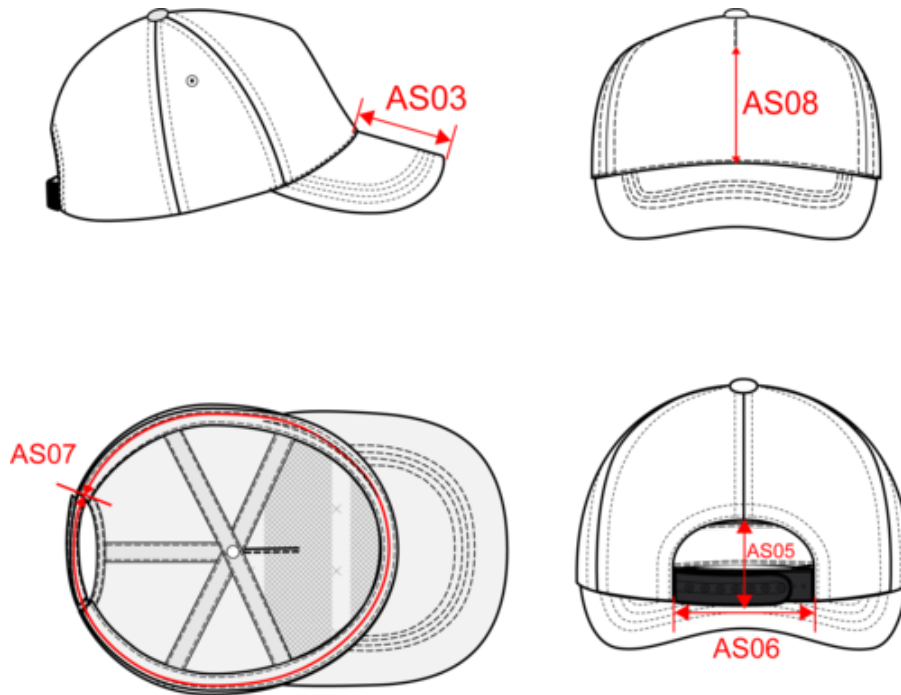

KP041

KP034

First - cappellino 5 pannelli

Dimensioni

Measurements in cm	One size
AS03 - Visor length on middle	8.30
AS05 - Back half moon opening height	5.30
AS06 - Width half moon opening height (closed and relaxed)	8.30
AS07 - Total circumference	58.00
AS08 - Front middle part height for print	8.50