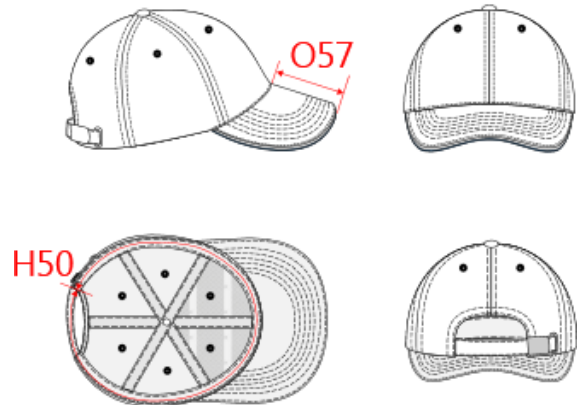

REFERENCE : KP042

SIZES : U

COMPOSITION :

Main fabric : Brushed cotton twill 260 100%cotton

Material 6 : Rubber quality As inner structure of the peak. 100% rubber

ARTICLE WEIGHT :

64gr/pc

| DESCRIPTION | | COLORS | PANTONE SERIGRAPHIE |
|--|--|------------------------|---------------------|
| Français : Orlando kids - Casquette enfant 6 panneaux English : Orlando kids - Kid's 6 panel cap Nederlands : Orlando kids - Kinderpet met 6 panelen Deutsch : Orlando kids - 6 panel kappe Español : Orlando kids - Gorra para niños 6 paneles Italiano : Orlando kids - Cappellino bambino 6 pannelli Português : Olralndo kids - Bone Orlando de criança | | Red / White | 200C / White |
| | | Navy / White | 433C / White |
| | | Royal blue / White | 287C / White |
| | | Beige / White | 7529C / White |
| | | Black / White | Black / White |
| | | Pink / White | 706C / White |
| | | Dark grey / Light grey | 447C / 402C |
| | | Forest green / Beige | 5605C / 7529C |
| | | Light grey / Dark grey | 402C / 447C |
| | | White / White | White / White |
| MEASUREMENT | | | |
| Description | U | | |
| H50 Tour de tête / Head measurement | 54 | | |
| O57 Deep of the peak on baseball cap | 7 | | |
| CARE LABEL | | | |
| | | | |
| PACKING | | | |
| Box | 100 pcs / box U => L:51cm W:45cm H:36cm GW:9.50kg NW:7.50kg | | |