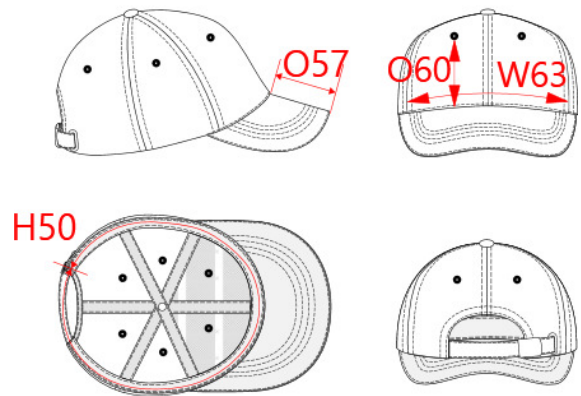

REFERENCE : KP108

SIZES : U

COMPOSITION :

Main fabric : Brushed Cotton twill - 350 100%cotton

TECHNICAL DETAIL :

Oekotex certified

ARTICLE WEIGHT :

80 gr/pc

DESCRIPTION		COLORS	PANTONE SERIGRAPHIE
Français : Casquette Oeko-Tex 6 panneaux		Black	Black
English : Oekotex certified 6 panel cap		Khaki	7771C
Nederlands : Pet Oeko-Tex 6 panelen		Navy	433C
Deutsch : Oeko-Tex Cap mit 6 Panels		Red	200C
Español : Gorra Oeko-Tex - 6 paneles		Royal blue	287C
Italiano : Cappellino Oeko-Tex 6 pannelli		Shale grey	411C
Português : Boné Oeko-Tex com 6 painéis		White	White

MEASUREMENT	
Description	U
H50 Tour de tête / Head measurement	58
W63 Width of front panel on bottom	19
O60 Front part print height	8
O57 Deep of the peak on baseball cap	7

CARE LABEL	

PACKING	
Box	100 pcs / box U => L:51cm W:45cm H:43cm GW:11.2kg NW:8.6kg