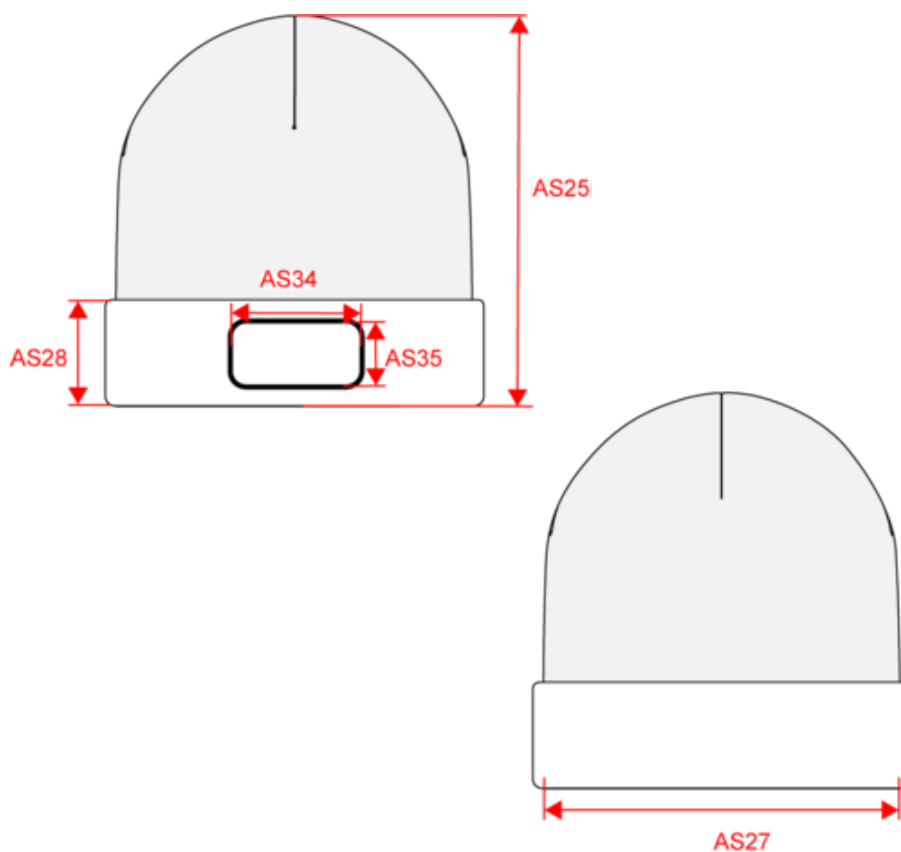

KP890

Berretto con patch riciclato

Dimensioni

Measurements in cm	One size
AS25 - Total height at the highest level	22.50
AS27 - 1/2 bottom width	21.00
AS28 - Turn up height	8.00
AS34 - Patch length	10.00
AS35 - Patch height	5.00