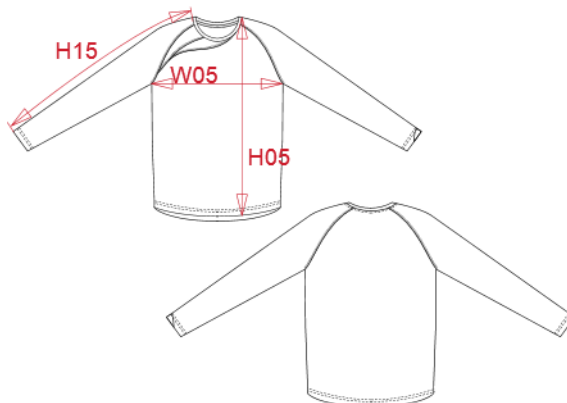

PROACT.®

REFERENCE : PA409

SIZES : 6/8_8/10_10/12_12/14

COMPOSITION :

Main fabric : Polyester interlock - 140 For body, collar and neck tape. 100%polyester

Main fabric : Polyester interlock - 140 For contrasted yoke on right front. 100%polyester

Main fabric : Polyester birdeyes - 140 For contrasted mesh yoke on right front and left sleeve bottom yoke. 100%polyester

WEIGHT :

Main fabric : 140 gsm

Main fabric : 140 gsm

Main fabric : 140 gsm

TECHNICAL DETAIL :

Kids' long sleeve T-shirt

ARTICLE WEIGHT :

120gr/pc

DESCRIPTION	
Français :	T-shirt sport manches longues enfant
English :	Kids' long sleeve T-shirt
Nederlands :	
Deutsch :	LANGARM KINDER SPORT T-SHIRT
Español :	CAMISETA DEPORTIVA DE MANGA LARGA PARA NIÑO
Italiano :	T-SHIRT MANICHE LUNGHE T-SHIRT BAMBINO
Português :	T-SHIRT DE DESPORTO DE MANGA COMPRIDA DE CRIANÇA

MEASUREMENT						
Description	6/8	8/10	10/12	12/14		
H05 Hauteur totale devant / Front total height	52,25	57,25	62,25	67,25		
W05 1/2 largeur poitrine / 1/2 chest width	36	39	42	45		
H15 Longueur dessus de manche / Sleeve length	55	59,50	64	68,50		

CARE LABEL				

PACKING	
Box	25 pcs / box All sizes => L:30cm W:28cm H:33cm GW:6kg NW:5kg

COLORS	PANTONE SERIGRAPHIE
White / Sporty r.blue / Storm grey	White / 647C / 425C
White / Sporty red / Storm grey	White / 1805C / 425C
Black / White / Storm grey	Black / White / 425C
Green / Black / Storm grey	7740C / Black / 425C
Sporty red / Black / Storm grey	1805C / Black / 425C
Sporty r.b / White / Storm grey	647C / White / 425C
Sporty r.b / Sporty y / Storm grey	647C / 7408C / 425C
Sporty yellow / Black / Storm grey	7408C / Black / 425C
Sporty red / Sporty y / Storm grey	1805C / 7408C / 425C
Sky blue / White / Storm grey	278C / White / 425C
Sporty navy / White / Storm grey	7546C / White / 425C
Orange / Black / Storm grey	1585C / Black / 425C