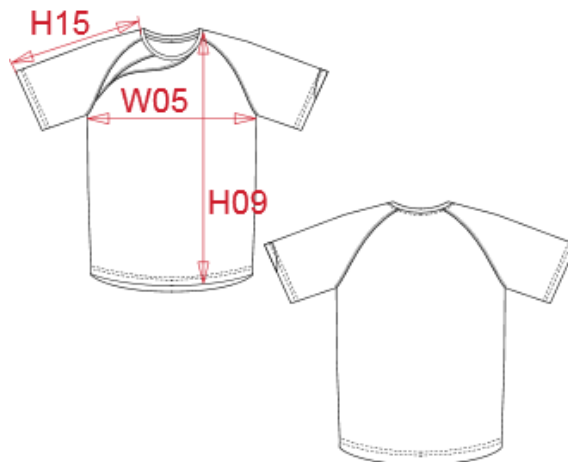

PROACT.®

REFERENCE : PA436

SIZES : XS_S_M_L_XL_XXL

COMPOSITION :

Main fabric : Polyester interlock - 140 For body, collar and neck tape. 100%polyester

Main fabric : Polyester interlock - 140 For contrasted yoke on right front. 100%polyester

Main fabric : Polyester birdeyes - 140 For contrasted mesh yoke on right front and left sleeve bottom yoke. 100%polyester

WEIGHT :

Main fabric : 140 gsm

Main fabric : 140 gsm

Main fabric : 140 gsm

ARTICLE WEIGHT :

140gr/pc

DESCRIPTION								COLORS		PANTONE SERIGRAPHIE	
Français : T-shirt sport manches courtes								White / Sporty r.blue / Storm grey		White / 647C / 425C	
English : Short sleeve Sports T-shirt								White / Sporty red / Storm grey		White / 1805C / 425C	
Nederlands : SPORT SHIRT								Black / White / Storm grey		Black / White / 425C	
Deutsch : KURZARM SPORT T-SHIRT								Green / Black / Storm grey		7740C / Black / 425C	
Español : CAMISETA DEPORTIVA DE MANGA CORTA								Sporty red / Black / Storm grey		1805C / Black / 425C	
Italiano : T-SHIRT SPORT MANICHE CORTE								Sporty r.b / White / Storm grey		647C / White / 425C	
Português : T-SHIRT DE DESPORTO MANGA CURTA								Sporty r.b / Sporty y / Storm grey		647C / 7408C / 425C	
MEASUREMENT								Sporty yellow / Black / Storm grey		7408C / Black / 425C	
Description	XS	S	M	L	XL	XXL		Sky blue / White / Storm grey		278C / White / 425C	
H09 (M) Hauteur totale devant / Front total height	69,25	71,25	73,25	75,25	77,25	79,25		Sporty navy / White / Storm grey		7546C / White / 425C	
W05 (M) 1/2 largeur poitrine à 1.5cm de l'emmanchure / 1/2 chest width at 1.5cm below armhole	47	50	53	56	59	62		Orange / Black / Storm grey		1585C / Black / 425C	
H15J (M) Longueur manche courte raglan / Raglan short sleeve length	33,50	35	36,50	38	39,50	41		White / Black / Storm grey		White / Black / 425C	
CARE LABEL											
PACKING											
Box	25 pcs / box All sizes => L:36cm W:33cm H:22cm GW:7kg NW:6kg										