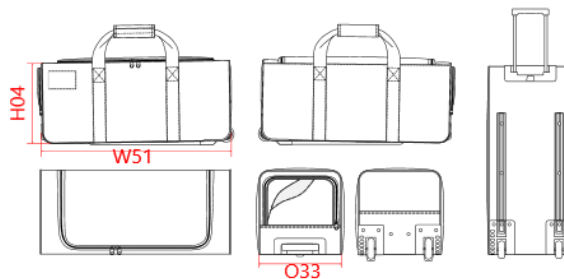

Lining : Polyester 210D PU backing - 75 As lining on bottom panel + lateral pocket. 100%polyester

Fabric 2 : Crystal transparent PVC On front panel, for ID card.
100%polyvinyl chloride

Main material : ABS plastic quality On bottom panel, for structure of trolley system. 100%acrylonitrile butadiene styrene

Material 5 : Aluminium quality On inside of bottom panel, for trolley system. 100%aluminium

Material 8 : PP plastic quality For board on inside of bottom panel, between main fabric and lining. 100%polypropylene

TECHNICAL DETAIL :

PVC backing

ARTICLE WEIGHT :

2300 gr/pc

DESCRIPTION		COLORS	PANTONE SERIGRAPHIE
Français : Sac/trolley de sport 70cm		Black / White / Light Grey	Black / White / 2331C
English : Large sized team sports trolley bag 70cm		Red / White / Light Grey	1795C / White / 2331C
Nederlands : Large sized team sports trolley bag 70cm		Royal blue / White / LightGrey	287C / White / 2331C
Deutsch : Mittelgrober vereins-sport-trolley 70cm			
Español : Bolsa deportiva trolley 70cm			
Italiano : Borsa trolley 70cm			
Português : Trolley de desporto			
MEASUREMENT			
Description	U		
H04 Hauteur coté / Side length	30		
W51 Total width	71		
O33 Deep of bottom part	31		
PACKING			
Box	4 pcs / box U => L:81cm W:34cm H:30cm GW:10,2Kg NW:9,2Kg		