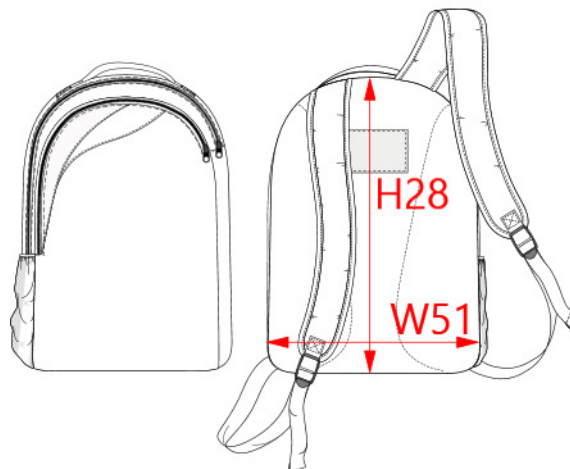

PROACT.®

REFERENCE : PA535

SIZES : U

COMPOSITION :

Main fabric : Polyester 600D PVC backing 100%polyester
 Main fabric : Polyester 600D PVC backing For contrast panel on front pocket 100%polyester
 Main fabric : Polyester 600D PVC backing For contrast panel on front pocket 100%polyester
 Mesh : Polyester mesh For lateral pocket 100% polyester
 Lining : Polyester 190T For inside lining 100% polyester
 Padding : special PAD for shoulder & shoulder straps of backpacks For back panel + shoulder straps

TECHNICAL DETAIL :

PVC backing

ARTICLE WEIGHT :

340 gr/pc

DESCRIPTION							COLORS		PANTONE SERIGRAPHIE		
Français : Sac à dos multisports							Black / White / Light Grey	Black / White / 2331C			
English : Team sports backpack									Red / White / Light Grey		
Nederlands : Team sports backpack									1795C / White / 2331C		
Deutsch : Vereinsport-Rucksack									Royal blue / White / LightGrey		
Español : Mochila deportiva de equipos									287C / White / 2331C		
Italiano : Zaino per team sportivi											
Português : Mochila de desporto											
MEASUREMENT											
Description	U										
H28 Back total height	45										
W51 Total width	31										
PACKING											
Box	25 pcs / box										
	U => L:50cm W:41cm H:54cm GW:9,5kg NW:8,5kg										