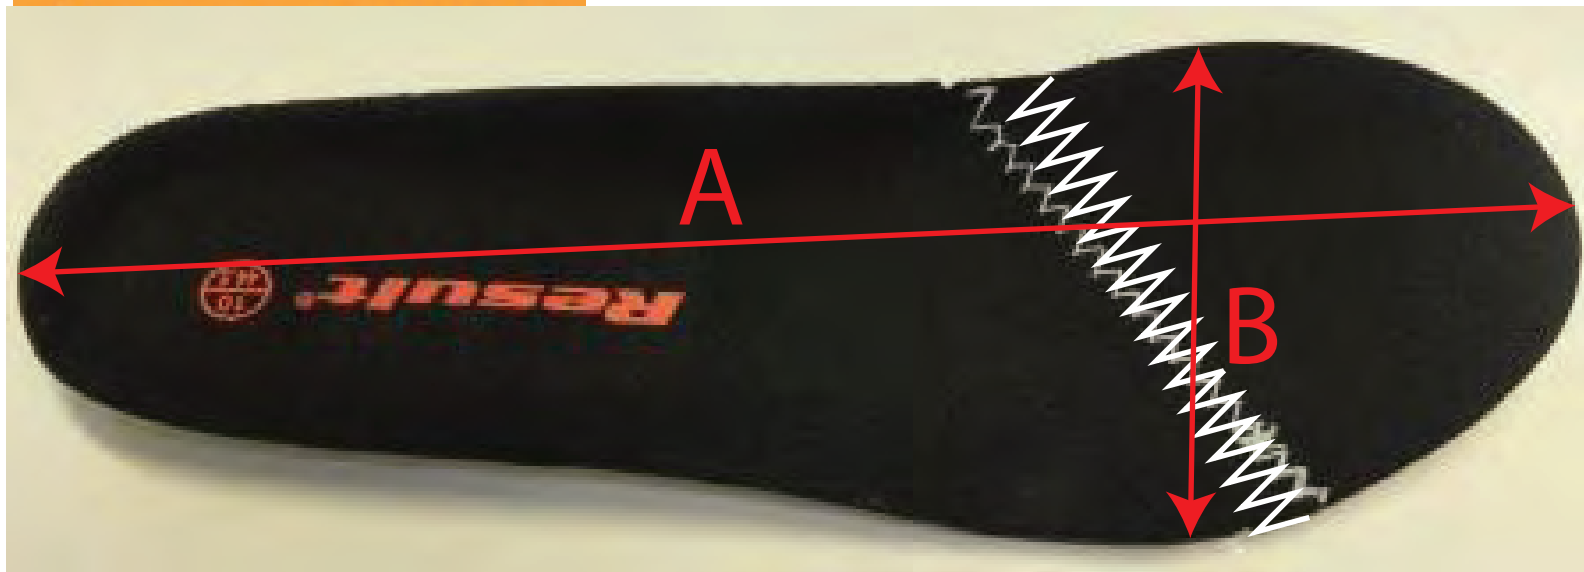

## FABRIC

CE EN ISO 20345:2011 SB SRA;

BREATHABLE

UPPER: Thermoplastic PU  
with water resistant leather trim

SOLE: Double density PU/PU

TOE CAP: Steel

- Padded tongue & collar
- Energy absorption heel
- Moulded PU scuff cap
- SRA slip resistance
- Spare insole set
- Steel toecap
- Oil resistant
- Heel loop

# R456X - ALL BLACK SAFETY TRAINER INNER SOLE LENGTH/WIDTH

A = INSOLE LENGTH FROM INNER HEEL CURVE TO LONGEST POINT AT TOE  
B = INSOLE WIDTH ACROSS WIDEST PART.

SIZE												
UK	3	4	5	6	6.5	7	8	9	10	11	12	TOL +/-
EURO	36	37	38	39	40	41	42	43	44	45	46	
(a) LENGTH	23.95	24.61	25.28	25.95	26.61	27.28	27.95	28.61	29.28	29.95	30.61	1.0
(b) WIDTH	23.3	23.7	24.2	24.6	25.1	25.5	26	26.4	26.9	27.3	27.8	0.5