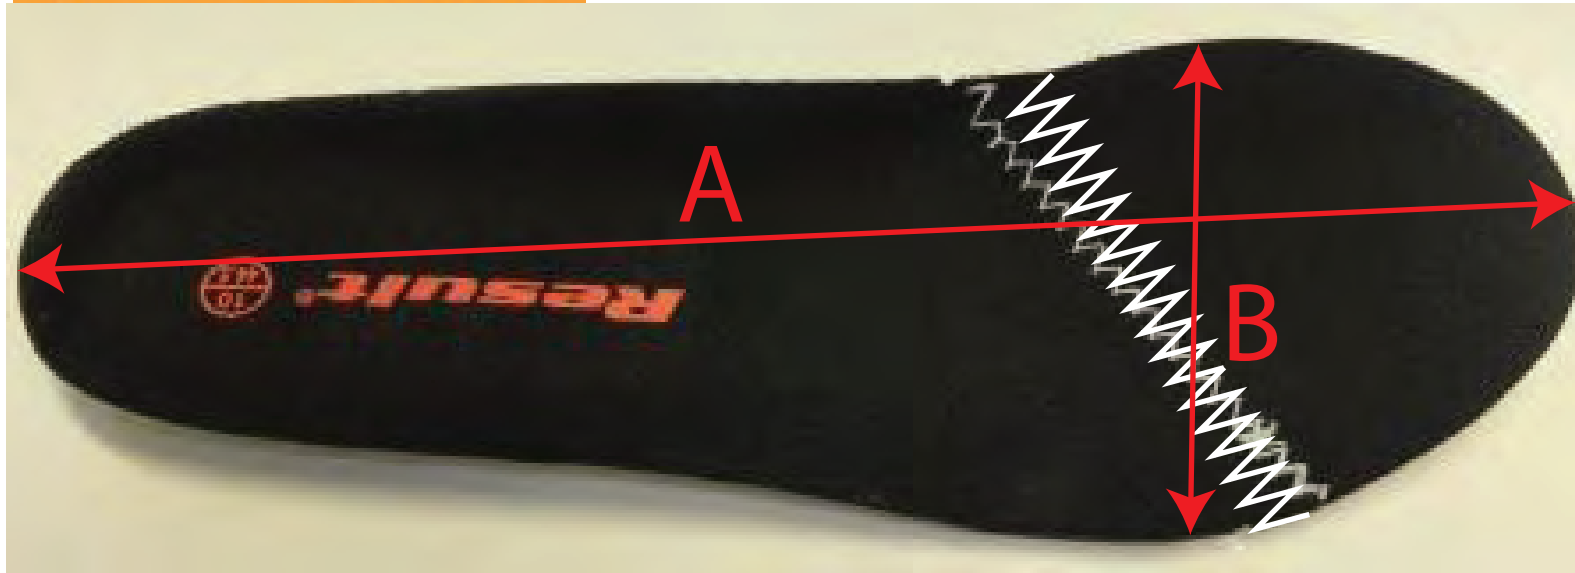

R457X HARDY SAFETY TRAINER

FABRIC

CE EN ISO 20345:2011 SB SRA;

BREATHABLE

UPPER: Flyknit polyester mesh
with suede trim

SOLE: Double density PU/PU

TOE CAP: Steel

- Padded tongue & collar
- Energy absorption heel
- SRA slip resistance
- Spare insole set
- Steel toecap
- Oil resistant
- Heel loop

R457X	UK	3	4	5	6	6.5	7	8	9	10	11	12
	EURO	36	37	38	39	40	41	42	43	44	45	46

CARTON: 8 PACK: 4

WORK-GUARD

by **Result**[®]

R457X - HARDY SAFETY TRAINER INNER SOLE LENGTH/WIDTH

A = INSOLE LENGTH FROM INNER HEEL CURVE TO LONGEST POINT AT TOE
B = INSOLE WIDTH ACROSS WIDEST PART.