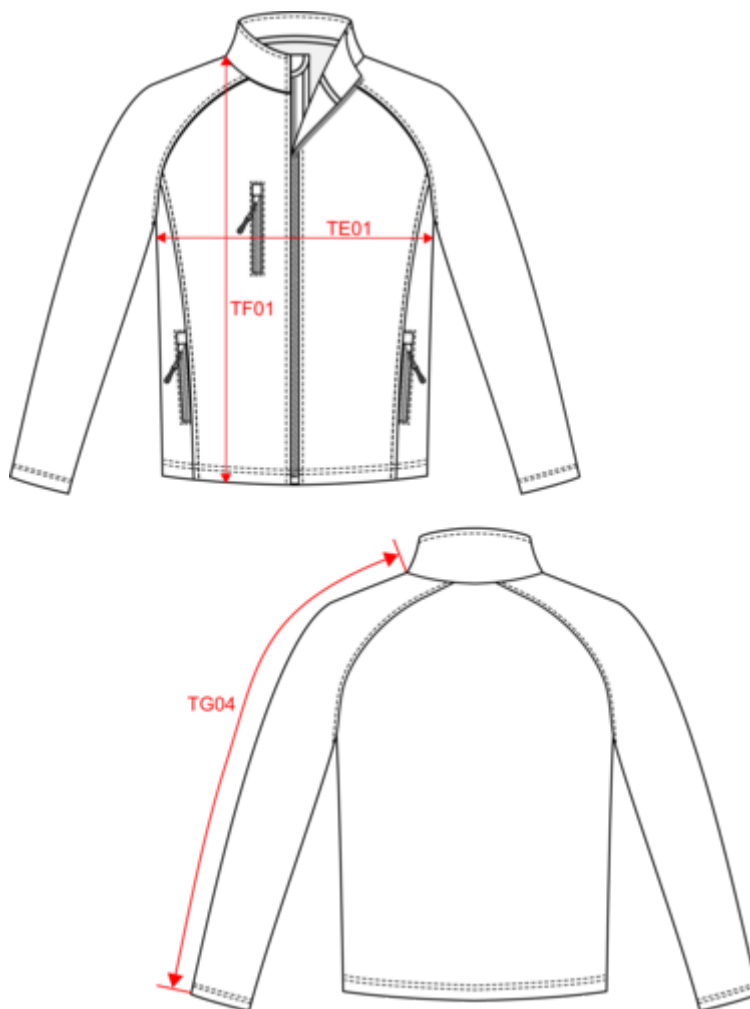

## Dimensioni

Measurements in cm	XS	S	M	L	XL	XXL	3XL	4XL	5XL
TE01 - 1/2 chest width at 1.5cm below armhole	49.00	52.00	55.00	58.00	61.00	64.00	67.00	70.00	73.00
TF01 - Total height from HSP	70.50	72.50	74.50	76.50	78.50	80.50	82.50	84.50	86.50
TG04 - Raglan long sleeve length	78.50	80.25	82.00	83.75	85.50	87.25	89.00	90.75	92.50