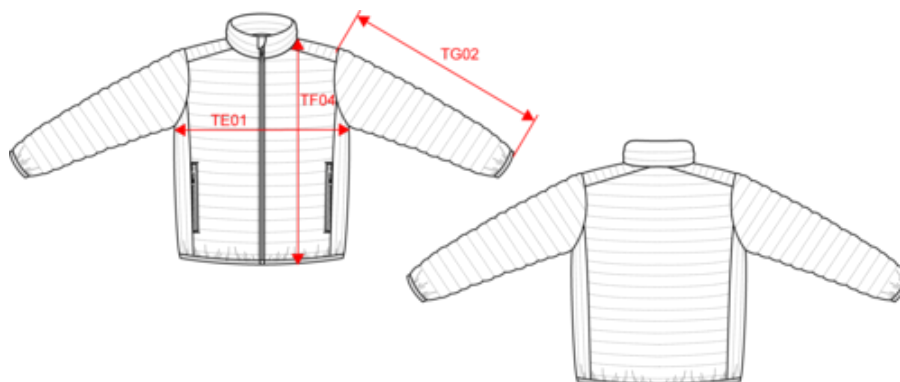

## Dimensioni

Measurements in cm	S	M	L	XL	XXL	3XL	4XL
TA02 - Neck width from HSP to HSP	18.00	18.50	19.00	19.50	20.00	20.50	21.00
TC01 - Armhole height (straight measured)	22.15	22.70	23.25	23.80	24.35	24.90	25.45
TE01 - 1/2 chest width at 1.5cm below armhole	-3.00	-3.00	-3.00	-6.00	53.00	56.00	59.00
TF04 - Back total height from HSP	-2.00	-2.00	-2.00	-4.00	70.00	72.00	74.00
TG02 - Long sleeve length	-1.00	-1.00	-1.00	-2.00	66.25	67.25	68.25