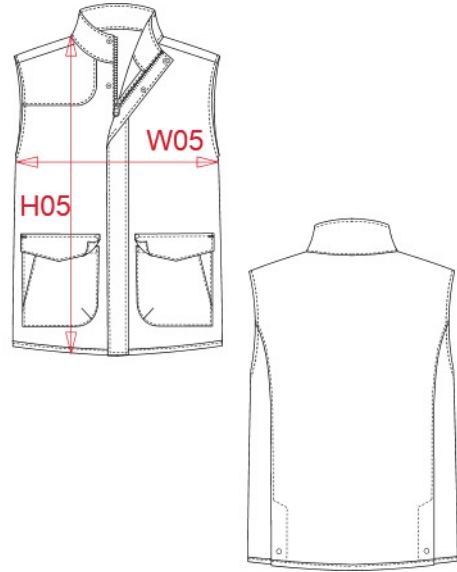

KARIBAN

REFERENCE : K6124

SIZES : S_M_L_XL_XXL_3XL_4XL

COMPOSITION :

Main fabric : Polyester pongee 240T - 80 100%polyester

Padding : Polyester polyfil - 150 For padding 100%polyester

Padding : Polyester polyfil - 100 For Front placket and flap pocket padding 100%polyester

Fabric 1 : Cotton corduroy - 285 For inner collar, front shoulder yoke, under flap pocket and bottom binding finishing 100% cotton

Lining 2 : Polyester taffeta 210T - 60 For lining, pocket sack and inner seam binding 100%polyester

WEIGHT :

Main fabric : 80 gsm

Padding : 150 gsm

Padding : 100 gsm

Fabric 1 : 285 gsm

Lining 2 : 60 gsm

TECHNICAL DETAIL :

WR: 600mm

ARTICLE WEIGHT :

506 gr/pc

DESCRIPTION
Français : Bodywarmer matelassé homme
English : Men's quilted bodywarmer
Nederlands : Gewatteerde herenbodywarmer
Deutsch : Herren-Steppweste
Español : Chaleco acolchado rombos de hombre
Italiano : Gilet trapuntato uomo
Português : Colete acolchoado de homem

COLORS	PANTONE SERIGRAPHIE
Black / Black	Black / Black
Navy / Black	433C / Black
Mossy green / Black	7771C / Black

MEASUREMENT							
Description	S	M	L	XL	XXL	3XL	4XL
H05 (M) Hauteur totale / Total height	73	75	77	79	81	83	85
W05 (M) 1/2 largeur poitrine / 1/2 chest width	52	55	58	61	64	67	70

CARE LABEL

PACKING	
Box	10 pcs / box S => L:60cm W:40cm H: 26cm GW:5.7kg NW:4.5kg M => L:60cm W:40cm H:26cm GW:6.4kg NW:5.2 kg L => L:60cm W:40cm H:26cm GW:6.5kg NW:5.3 kg XL => L:60cm W:40cm H:26cm GW:6.7kg NW:5.5kg XXL => L:60cm W:40cm H:28cm GW:7.0kg NW:5.8 kg 3XL => L:60cm W:40cm H:28cm GW:7.2kg NW:6kg 4XL => L:60cm W:40cm H:28cm GW:7.4kg NW:6.2kg