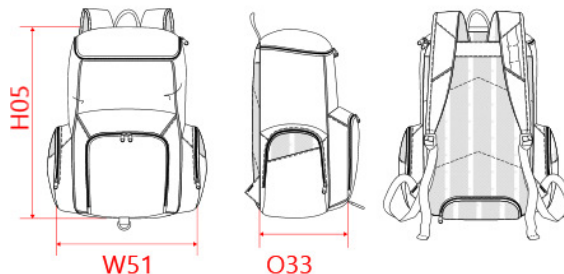

REFERENCE : KI0146

SIZES : U

COMPOSITION :

Main fabric : Polyester 600D PVC backing Main fabric 100% polyester

Main fabric : Polyester 600D PVC backing Main fabric contrast color, on front + bottom panel 100%polyester

Main fabric : Polyester Ripstop 400 gsm PVC backing On side panels. 100% Polyester

Fabric 2 : Polyester puffy mesh On back panel + back side of shoulder straps + top part of side pockets. 100%polyester

Lining : Polyester 210D PU backing - 75 On inside. 100% polyester

Wad 1 : Polyester non woven fabric Inside of back panel.

Polyester

TECHNICAL DETAIL :

PVC backing

DESCRIPTION	
Français :	Sac à dos sport
English :	Sporty backpack
Nederlands :	Sporty backpack
Deutsch :	Sport-Rucksack
Español :	Mochila deportiva
Italiano :	Zaino sport
Português :	Mochila de desporto

COLORS	PANTONE SERIGRAPHIE
Black / Black	Black / Black
Royal blue / Black	287C / Black
White / Black	White / Black

MEASUREMENT	
Description	U
H05 (M) Hauteur totale / Total height	49
W51 Total width	41
O33 Deep of bottom part	22