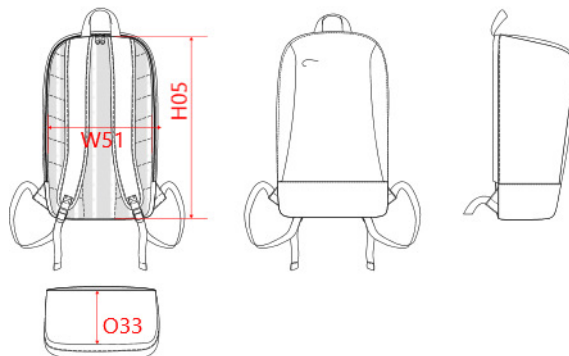

REFERENCE : KI0151

SIZES : U

COMPOSITION :

: Reverse Polyester 600D PVC coating Main fabric. Polyester
Lining : Polyester 210D PU backing - 75 Inside lining. 100% polyester

Fabric 2 : Polyester puffy mesh On back panel + back side of shoulder straps. 100%polyester

Mesh : Polyester mesh - 75 On inside pockets. 100%polyester

TECHNICAL DETAIL :

waterproof coating

ARTICLE WEIGHT :

700gr

DESCRIPTION		COLORS	PANTONE SERIGRAPHIE
Français : Sac à dos antivol English : Anti-theft backpack Nederlands : Anti-theft backpack Deutsch : Diebstahlsicherer Rucksack Español : Mochila anti-robo Italiano : Zaino antitaccheggio Português : Mochila anti-roubo		Black	Black
MEASUREMENT			
Description	U		
H05 Hauteur totale / Total height	50		
W51 Total width	31		
O33 Deep of bottom part	14		
PACKING			
Box	5 pcs / box U => L:57cm W:34cm H:42cm GW:4.5kg NW:3.5kg		