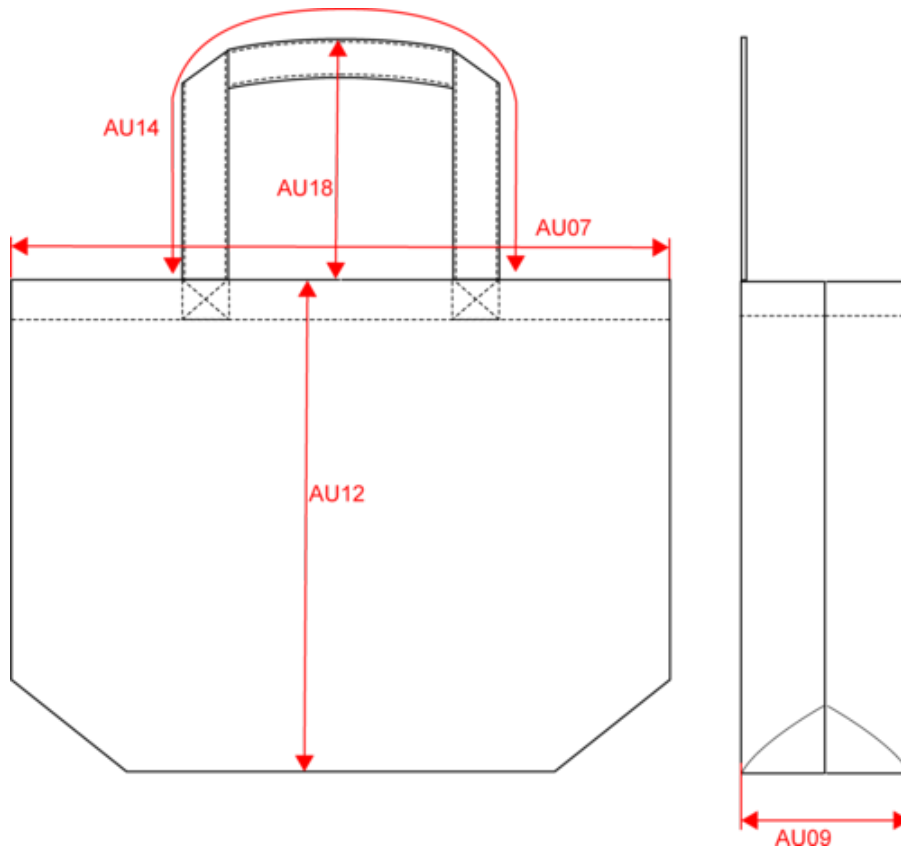

Paese d'origine

Codice doganale

KI0296

Shopper classica extra large in cotone

Dimensioni

Measurements in cm	One size
AU07 - Total width	58.00
AU09 - Depth of bottom part	14.00
AU12 - Total height	42.00
AU14 - Handle length	60.00
AU24 - Handle height	26.00

1

50

Sizes	Width (cm)	Height (cm)	Length (cm)	Net weight (kg)	Gross weight (kg)	Pieces/Box	Pieces/Bundle
One Size	44.00	22.00	66.00	0.00000	0.00000	50	1