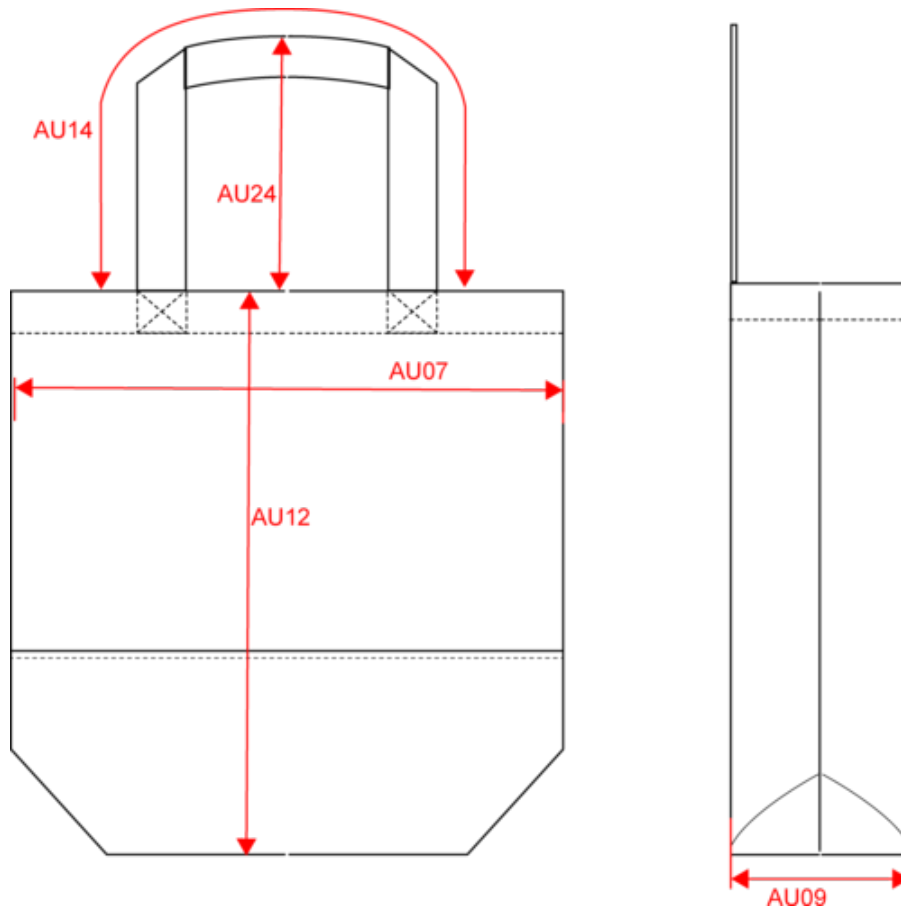

## Dimensioni

Measurements in cm	One size
AU09 - Depth of bottom part	10.00
AU12 - Total height	42.00
AU14 - Handle length	55.00
AU24 - Handle height	25.00
	28.00
AU07 - Total width	38.00

KI0298