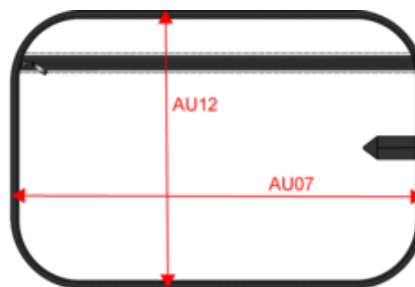

### Dimensioni

Measurements in cm	One size
AU07 - Total width	31.00
AU12 - Total height	22.00

KI0517