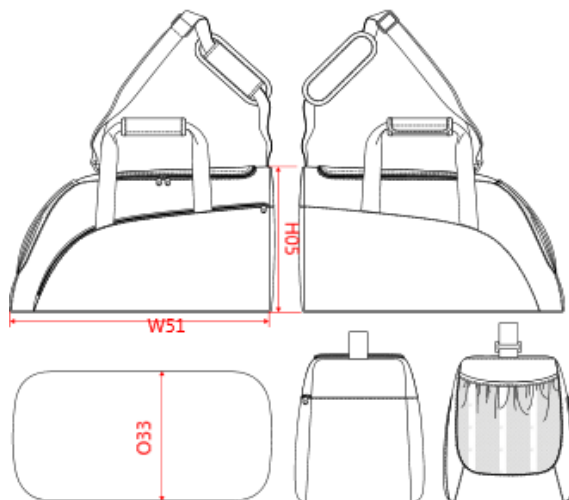

Main fabric : Polyester 600D PVC backing On top part 100% polyester

Main fabric : Polyester 600D PVC backing For opening part 100%polyester

Mesh : Polyester mesh 145 For lateral pocket. 100%polyester

Lining : Polyester 210D PU backing - 75 As lining for inside front pocket + inside bottom panel + inside panel of hand protection shape on handles. 100%polyester

Padding : special PAD for shoulder & shoulder straps of backpacks Thickness 4mm. On inside of shoulder and handles protection shapes + bottom panel of the bag. PE

Padding : Special PAD for shoulder and shoulder straps of backpacks Thickness 5mm.

On shoulder

**TECHNICAL DETAIL :**

PU backing

**ARTICLE WEIGHT :**

300 gr/pc

| DESCRIPTION         |                  |
|---------------------|------------------|
| <b>Français :</b>   | Sac de sport     |
| <b>English :</b>    | Sports bag       |
| <b>Nederlands :</b> | Sports bag       |
| <b>Deutsch :</b>    | Sporttasche      |
| <b>Español :</b>    | Bolsa deportiva  |
| <b>Italiano :</b>   | Borsa sportiva   |
| <b>Português :</b>  | Saco de desporto |

| MEASUREMENT                              |    |
|--|----|
| Description                              | U  |
| <b>H05</b> Hauteur totale / Total height | 31 |
| <b>W51</b> Total width                   | 55 |
| <b>O33</b> Deep of bottom part           | 27 |