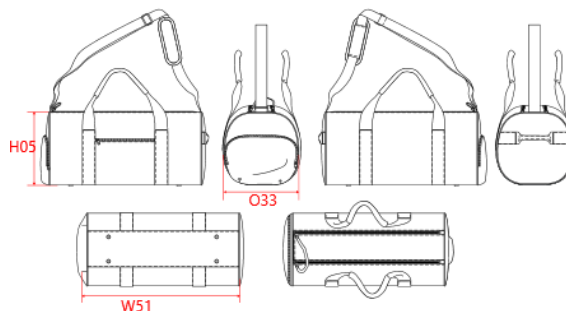

REFERENCE : KI0641

SIZES : U

COMPOSITION :

Main fabric : Polyester 420D PVC coating - 185 (PVC coating on surface.

On front/back/sides/top panels. 100%polyester

Fabric 2 : Polyester oxford 600D PVC backing On bottom panel + shoulder pad. 100%polyester

Fabric 3 : Fake neoprene · 180 On handles. Polyester / EVA

Lining : Polyester 210D PU backing - 75 As inside lining. 100% polyester

Lining : PP non woven · 100 Between main fabric and lining.

100% Polypropylene

TECHNICAL DETAIL :

PVC coating

ARTICLE WEIGHT :

550 gr/pc

DESCRIPTION
Français : Sac de sport
English : Sports bag
Nederlands : Sporttas
Deutsch : Sporttasche
Español : Bolsa deportiva
Italiano : Borsa sport
Português : Saco de desporto

COLORS	PANTONE SERIGRAPHIE
Black	Black
Bright blue	7690C

MEASUREMENT						
Description	U					
H05 Hauteur totale / Total height	29,50					
W51 Total width	61					
O33 Deep of bottom part	29					

PACKING	
Box	20 pcs / box Size => L:61cm W:41cm H:24cm GW:13,6Kg NW:12,6Kg