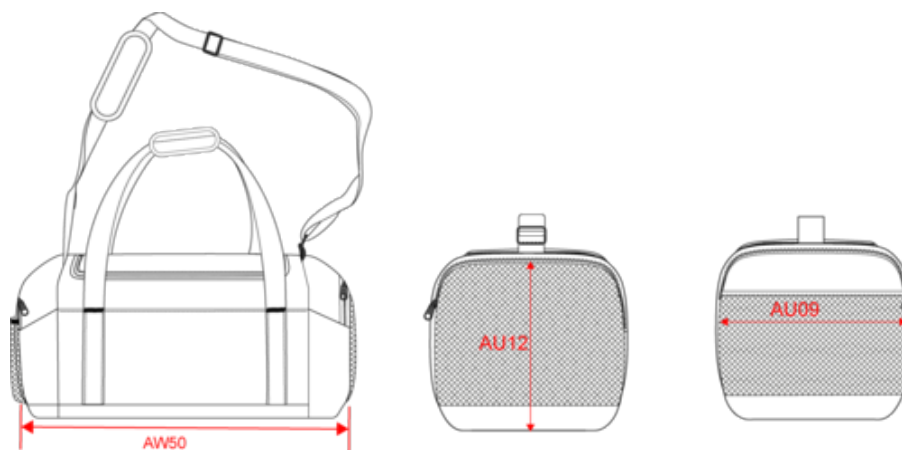

### Dimensioni

Measurements in cm	One size
AU09 - Depth of bottom part	32.00
AU12 - Total height	27.00
AW50 - Total lenght	67.00

KI0650