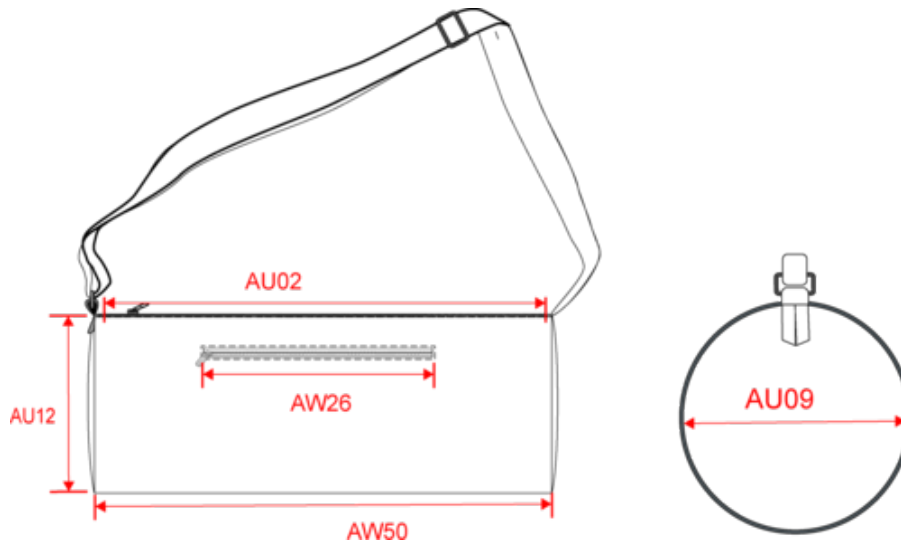

KI0654

Borsa porta tappetino per yoga riciclato

Dimensioni

Measurements in cm	One size
AU02 - Zipper length of the opening	64.50
AU09 - Depth of bottom part	20.00
AU12 - Total height	20.00
AU26 - Pocket zipper length	23.50
AW50 - Total length	69.00