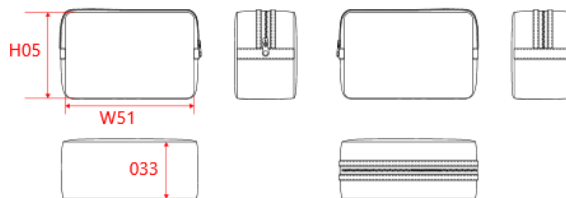

REFERENCE : KI0725

SIZES : U

COMPOSITION :

Main fabric : Polyester 2 tone 600D PVC backing - 460 100% polyester

Fabric 1 : Synthetic fabric - Polyester with PU coating For straps on lateral and top panels. 100%polyester - Polyurethane coating

Lining : Polyester 210D PU backing - 75 As inside lining. 100% polyester

: Polyester non woven · 60 As inside binding. 100% Polyester

TECHNICAL DETAIL :

PVC backing

ARTICLE WEIGHT :

95 gr/pc

DESCRIPTION								COLORS		PANTONE SERIGRAPHIE	
Français : Trousse de toilette English : Toiletry bag Nederlands : Toilettas Deutsch : Toilettentasche Español : Neceser Italiano : Trousse da bagno Português : Nécessaire								Dark grey heather		Based on 446C	
								Graphite grey heather		-	
MEASUREMENT											
Description	U										
H05 Hauteur totale / Total height	14										
W51 Total width	20										
O33 Deep of bottom part	9										
PACKING											
Box	100 pcs / box Size => L:60cm W:30cm H:38cm GW:11Kg NW:9Kg										