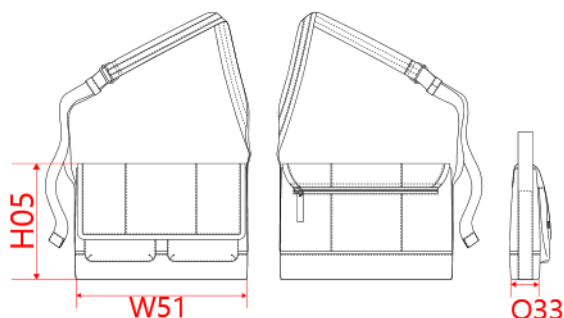

**REFERENCE :** KI0926

**SIZES :** U

**COMPOSITION :**

Main fabric : Synthetic fabric - Polyester with PU coating - 280

100%polyester - Polyurethane coating

Lining : T/C Polyester lining · 170 As inside lining. 100% polyester

Wad 1 : Polyester non woven fabric Between material and lining. 100%polyester

**ARTICLE WEIGHT :**

970 gr/PC

DESCRIPTION		COLORS	PANTONE SERIGRAPHIE
<b>Français :</b> Sac messenger / porte document <b>English :</b> Messenger / document bag <b>Nederlands :</b> Messenger-Bag / Aktetas <b>Deutsch :</b> Messenger-Bag / Aktentasche <b>Español :</b> Bolsa messenger / porta documentos <b>Italiano :</b> Borsa messenger / portadocumenti <b>Português :</b> Mala fashion / porta-documentos		Black	Black
MEASUREMENT			
Description	U		
<b>H05</b> Hauteur totale / Total height	28		
<b>W51</b> Total width	43		
<b>O33</b> Deep of bottom part	7		
PACKING			
Box	15 pcs / box Size => L:60cm W:47cm H:36cm GW: NW:14,55Kg		