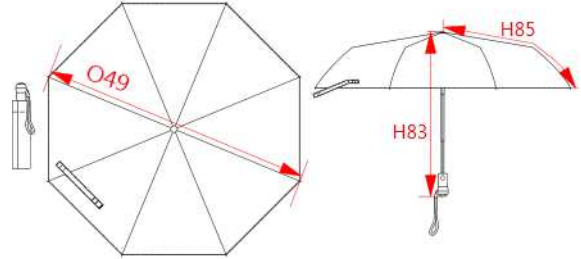

REFERENCE : KI2015

SIZES : U

COMPOSITION :

Main fabric : Polyester Pongee 190T For main body + pouch of the umbrella. Polyester

Material 2 : Fiberglass quality For part of the ribs (8). 100%fiber glass

Material 1 : Metal quality For part of the ribs(8) + shaft. 100% metal

Material 8 : PP plastic quality For press button of the auto open + runner. 100%polypropylene

FABRIC CONSTRUCTION AND FINISHING :

Auto open + Auto closed

ARTICLE WEIGHT :

400 gr/pc

DESCRIPTION		COLORS	PANTONE SERIGRAPHIE
Français : Parapluie pliable avec lampe LED English : LED handle umbrella Nederlands : Paraplu met LED verlicht handvat Deutsch : Led griff schirm Español : Paraguas plegable con lámpara LED Italiano : Ombrello con manico luci a LED Português : Chapéu de chuva com LED		Black	Black
MEASUREMENT			
Description	U		
O49 Diameter of the umbrella	98		
H83 Height of the umbrella's shaft	58		
H85 Length of the umbrella's ribs	54		
PACKING			
Box	20 pcs / box U => L:34,5cm W:23,5cm H:21cm GW:9Kg NW:8Kg		