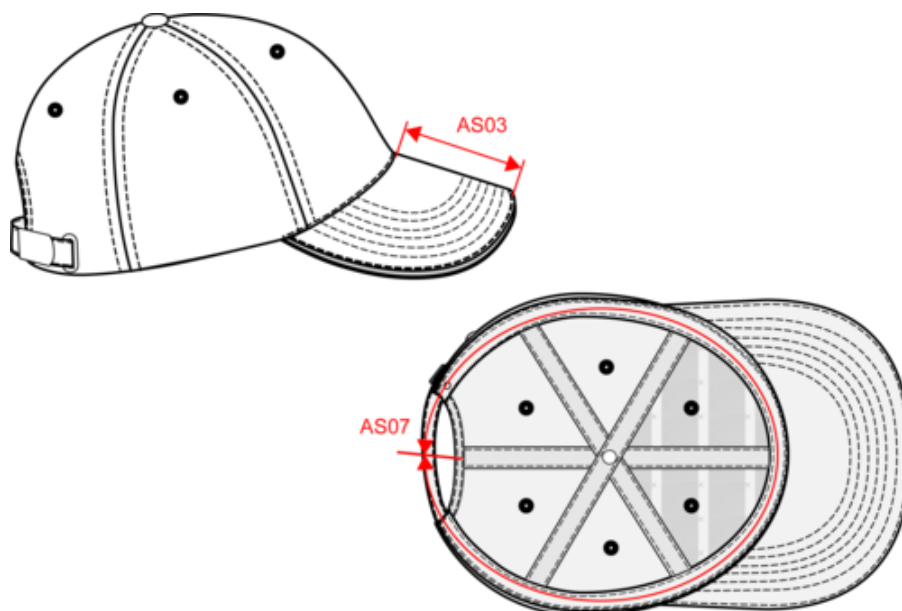

### Dimensioni

Measurements in cm	One size
AS03 - Visor length on middle	7.00
AS07 - Total circumference	58.00

KP011