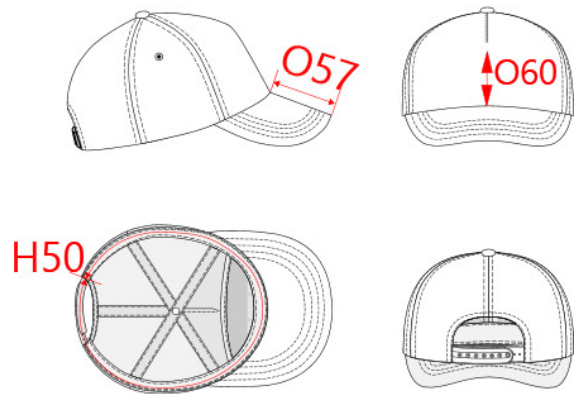

REFERENCE : KP041

SIZES : U

COMPOSITION :

Main fabric : Cotton twill - 155 100%cotton

Material 6 : Rubber quality Curved rubber, for the inner structure of the peak. 100% PP

ARTICLE WEIGHT :

38gr/pc

| DESCRIPTION | | COLORS | | PANTONE SERIGRAPHIE | |
|--------------------------------------------------------------|----------------------------------------------------------------|-------------|--|---------------------|--|
| Français : First kids - Casquette enfant 5 panneaux | | Navy | | 433C | |
| English : First kids - Kid's 5 pane cap | | Red | | 200C | |
| Nederlands : First kids - Kinderpet met 5 segmenten | | White | | White | |
| Deutsch : First kids - Kinder 5-panel kappe | | Dark grey | | 447C | |
| Español : First kids - Gorra para niños 5 paneles | | Beige | | 7536C | |
| Italiano : First kids - Cappellino bambino 5 pannelli | | Orange | | 1585C | |
| Português : First kids - Bone First de criança | | Black | | Black | |
| | | Royal blue | | 287C | |
| | | Kelly green | | 7727C | |
| | | Yellow | | 1235C | |
| | | Lime | | 367C | |
| MEASUREMENT | | | | | |
| Description | U | | | | |
| H50 Tour de tête / Head measurement | 54 | | | | |
| O57 Deep of the peak on baseball cap | 7,30 | | | | |
| O60 Front part print height | 7 | | | | |
| CARE LABEL | | | | | |
| | | | | | |
| PACKING | | | | | |
| Box | 100 pcs / box U => L:40cm W:40cm H:30cm GW:6.50kg NW:4.80kg | | | | |