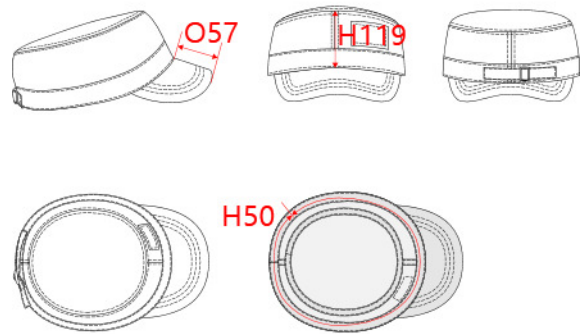

REFERENCE : KP050

SIZES : U

COMPOSITION :

Main fabric : Cotton twill 280 Washed fabric

For cap, outer peak & rectangular patch raw egde (6cm x 3cm).

100%cotton

Material 6 : Rubber quality As inner structure of the peak.
(curved). 100%rubber

Lining : T/C Polyester lining 70 For back side of the peak.

Polyester

TECHNICAL DETAIL :

Washed

ARTICLE WEIGHT :

70gr/pc

DESCRIPTION		COLORS	PANTONE SERIGRAPHIE
Français : Cuba -Casquette 3 panneaux English : Cuba - 3 panel cap Nederlands : Cuba - Pet met 3 panelen Deutsch : Cuba - kappe 3 panel Español : Cuba - Gorra 3 paneles Italiano : Cuba - Cappellino 3 pannelli Português : Cuba - Boina de 3 painéis		Beige	7529C
		Black	Black
		Khaki	418C

MEASUREMENT	
Description	U
H50 Tour de tête / Head measurement	60
O57 Deep of the peak on baseball cap	5,70
H119 Hauteur devant / Front height	8

CARE LABEL	

PACKING	
Box	100 pcs / box U => L:44cm W:45cm H:33cm GW:9.10kg NW:7.00kg