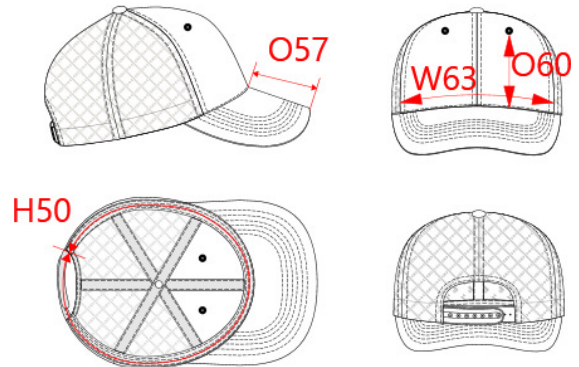

REFERENCE : KP110

SIZES : U

COMPOSITION :

Main fabric : Polyester / Cotton twill 65/35 - 240 65%polyester / 35%cotton

Fabric 2 : Polyester mesh · 110 100% Polyester

TECHNICAL DETAIL :

Mid-profile shape, curved peak

ARTICLE WEIGHT :

65 gr/pc

DESCRIPTION		COLORS	PANTONE SERIGRAPHIE
Français : Casquette Trucker Oeko-Tex		Black / Black	Black / Black
English : Oekotex certified trucker cap		Black / White	Black / White
Nederlands : Truckerpet Oeko-Tex		Khaki / Light grey	7771C / 402C
Deutsch : Oeko-Tex Trucker-Cap		Navy / Navy	433C / 433C
Español : Gorra Trucker - Certificado Oeko-Tex		Royal blue / White	287C / White
Italiano : Cappellino Trucker Oeko-Tex		Shale grey / Black	411C / Black
Português : Boné Trucker Oeko-Tex		White / White	White / White

MEASUREMENT	
Description	U
H50 Tour de tête / Head measurement	58
W63 Width of front panel on bottom	19
O60 Front part print height	8
O57 Deep of the peak on baseball cap	7

CARE LABEL	

PACKING	
Box	100 pcs / box => L: 51cm W: 45cm H: 43cm GW: 8.5kg NW: 6.5kg