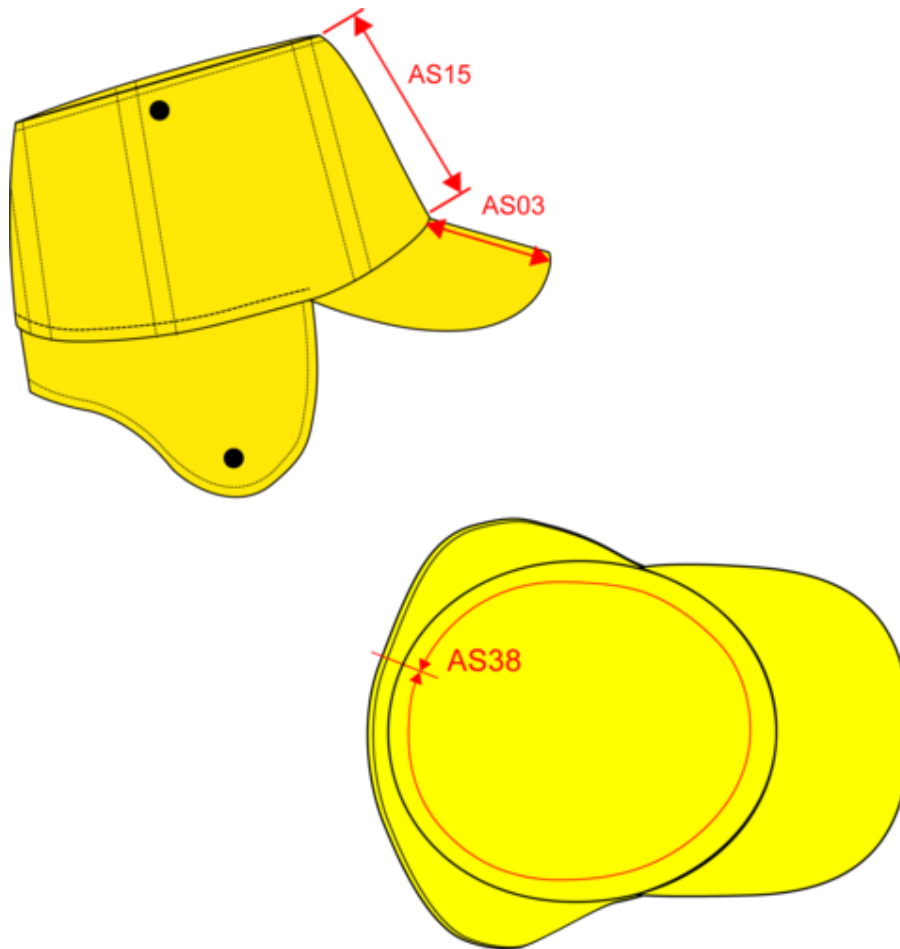

## Dimensioni

Measurements in cm	S/M	L/XL
AS03 - Visor length on middle	5.50	5.50
AS15 - Front hat crown height	8.50	8.50
AS38 - Total circumference relaxed	58.00	60.00
AS39 - Total circumference stretched	60.00	62.00