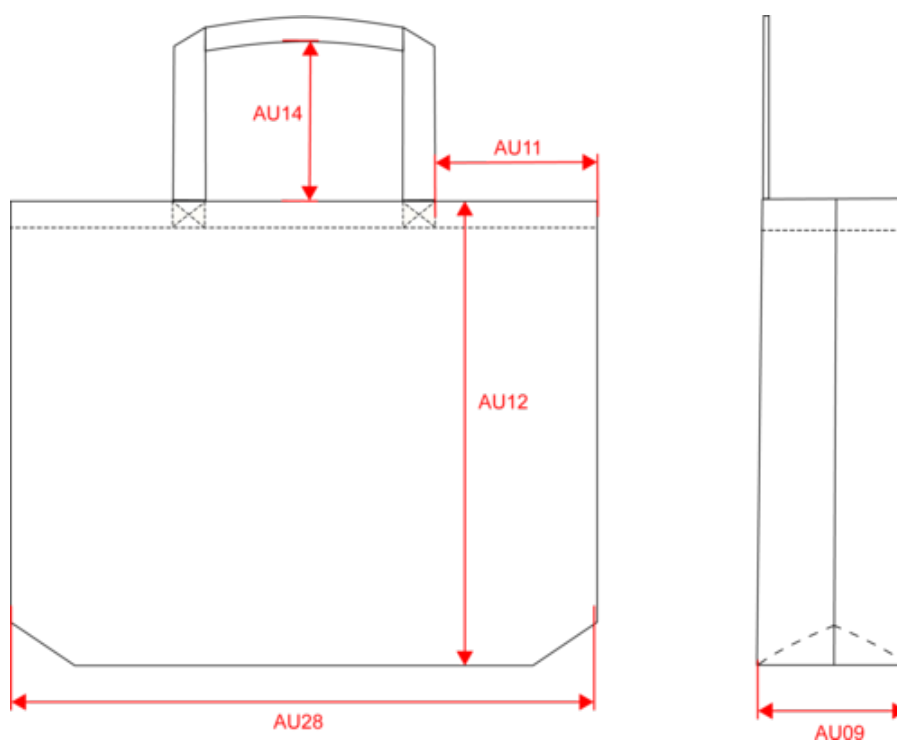

#### Dimensioni

Measurements in cm	One size
AU09 - Depth of bottom part	16.00
AU11 - Handle position	15.50
AU12 - Total height	50.00
AU14 - Handle length	25.00
AU28 - Bottom width	60.00

native spirit

NS110  
Shopper grande riciclato