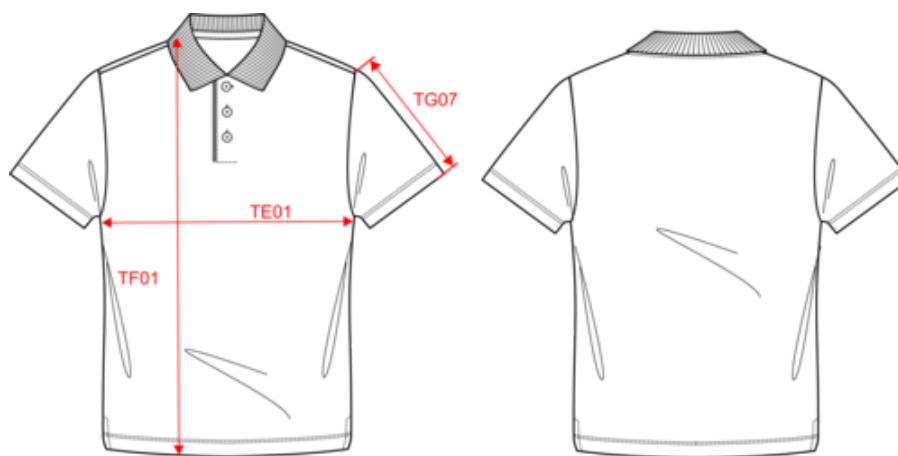

### Colori

Dimensioni

| Measurements in cm                            | S     | M     | L     | XL    | XXL   | 3XL   |
|---|-------|-------|-------|-------|-------|-------|
| TE01 - 1/2 chest width at 1.5cm below armhole | 50.00 | 53.00 | 56.00 | 59.00 | 62.00 | 65.00 |
| TF01 - Total height from HSP                  | 69.00 | 71.00 | 73.00 | 75.00 | 77.00 | 79.00 |
| TG07 - Short sleeve length                    | 22.00 | 22.75 | 23.50 | 24.25 | 25.00 | 25.75 |