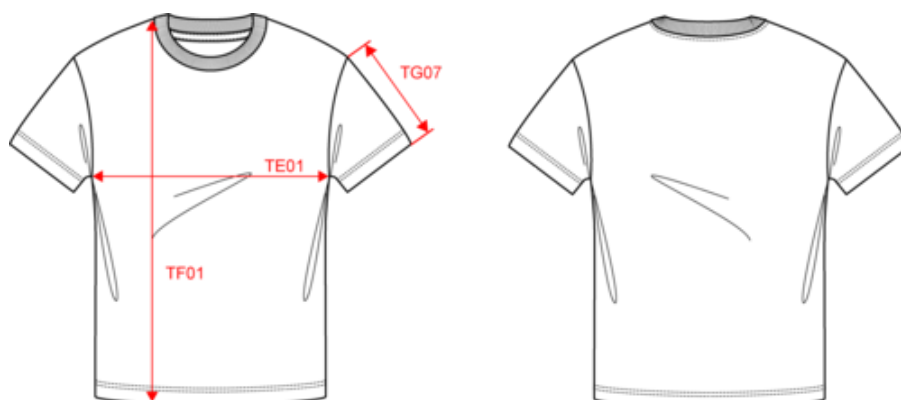

Dimensioni

Measurements in cm	XXS	XS	S	M	L	XL	XXL	3XL	4XL
H05 (M) - Total height	68.00	70.00	72.00	74.00	76.00	78.00	80.00	82.00	84.00
H15C (M) - Short sleeve length	24.00	24.75	25.50	26.25	27.00	27.75	28.50	29.25	30.00
W05 (M) - 1/2 chest width at 1.5cm below armhole	46.00	49.00	52.00	55.00	58.00	61.00	64.00	67.00	70.00
TE01 - 1/2 chest width at 1.5cm below armhole	49.00	52.00	55.00	58.00	61.00	64.00	67.00	70.00	
TF01 - Total height from HSP	70.00	72.00	74.00	76.00	78.00	80.00	82.00	84.00	
TG07 - Short sleeve length	24.75	25.50	26.25	27.00	27.75	28.50	29.25	30.00	