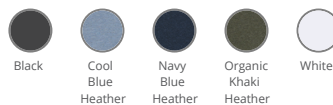

### Colori

## Informazioni colori

**Black**RVB : 35,35,37  
Pantone C : Black  
Pantone TCX : 19-4004TCX**Cool Blue Heather**RVB :  
Pantone C : Based on 7544C  
Pantone TCX : Based on 17-4020TCX**Navy Blue Heather**RVB :  
Pantone C : Based on 433C  
Pantone TCX : Based on 19-4020TCX**Organic Khaki Heather**RVB :  
Pantone C : Based on 418C  
Pantone TCX : Based on 19-0307TCX**White**RVB : 236,236,252  
Pantone C : White  
Pantone TCX : 11-0601TCX