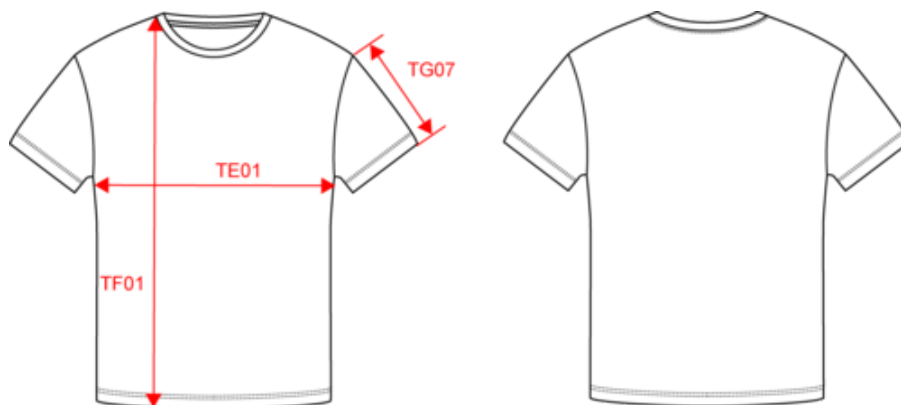

Dimensioni

| Measurements in cm | XXS | XS | S | M | L | XL | XXL | 3XL | 4XL | 5XL |
|---|-------|-------|-------|-------|-------|-------|-------|-------|-------|-------|
| TE01 - 1/2 chest width at 1.5cm below armhole | 43.00 | 46.00 | 49.00 | 52.00 | 55.00 | 58.00 | 61.00 | 64.00 | 67.00 | 70.00 |
| TF01 - Total height from HSP | 66.00 | 68.00 | 70.00 | 72.00 | 74.00 | 76.00 | 78.00 | 80.00 | 82.00 | 84.00 |
| TG07 - Short sleeve length | 19.50 | 20.25 | 21.00 | 21.75 | 22.50 | 23.25 | 24.00 | 24.75 | 25.50 | 26.25 |