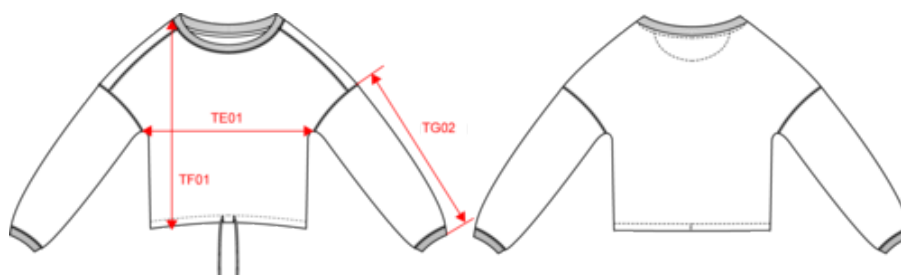

 Black

 Ivory

Dimensioni

Measurements in cm	XS	S	M	L	XL
TE02 - 1/2 chest width at armhole bottom line	61.00	64.00	67.00	70.00	73.00
TF01 - Total height from HSP	47.00	49.00	51.00	53.00	55.00
TG02 - Long sleeve length	41.50	42.25	43.00	43.75	44.50