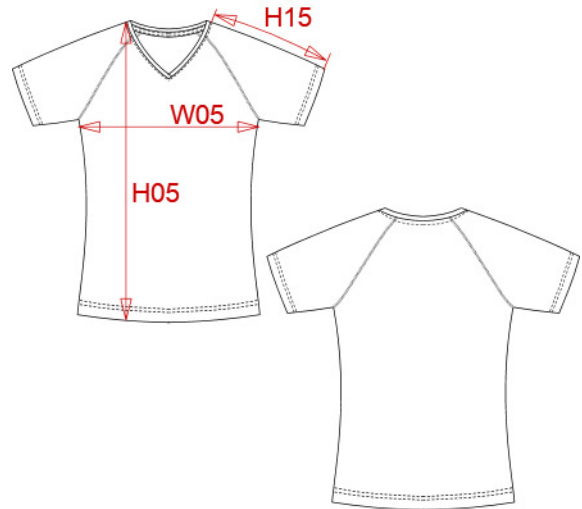

Quick dry fabric

ARTICLE WEIGHT :

110 gr/pc

| DESCRIPTION | | | | | | | COLORS | | PANTONE SERIGRAPHIE | | |
|--|--|-------|-------|-------|----|-------|--------------------|-------|---------------------|--|--|
| Français : T-shirt de sport manches courtes col v femme | | | | | | | White | White | | | |
| English : Ladies' V-neck short sleeve sports t-shirt | | | | | | | Red | 200C | | | |
| Nederlands : Sport-t-shirt korte mouwen V-hals vrouw | | | | | | | Black | Black | | | |
| Deutsch : Damen Kurzarm-Sportshirt mit V-Ausschnitt | | | | | | | Sporty navy | 7546C | | | |
| Español : Camiseta de deporte de manga corta y cuello de pico para mujer | | | | | | | Lime | 367C | | | |
| Italiano : T-shirt donna sportiva a maniche corte scollo a V | | | | | | | Aqua blue | 7690C | | | |
| Português : T-shirt de desporto de senhora com decote em V de manga curta | | | | | | | Violet | 7672C | | | |
| | | | | | | | Fluorescent yellow | - | | | |
| | | | | | | | Fluorescent orange | - | | | |
| | | | | | | | Fuchsia | 7425C | | | |
| | | | | | | | Sporty royal blue | 647C | | | |
| | | | | | | | Sky blue | 278C | | | |
| | | | | | | | Kelly green | 7727C | | | |
| | | | | | | | Fine grey | 877C | | | |
| MEASUREMENT | | | | | | | | | | | |
| Description | XS | S | M | L | XL | XXL | | | | | |
| H05 (L) Hauteur totale / Total height | 62 | 64,25 | 66,50 | 68,75 | 71 | 73,25 | | | | | |
| W05 (L) 1/2 largeur poitrine à 1.5cm de l'emmanchure / 1/2 chest width at 1.5cm below armhole | 42 | 45 | 48 | 51 | 54 | 57 | | | | | |
| H15J (L) Longueur manche courte raglan / Raglan short sleeve length | 26 | 27,75 | 29,50 | 31,25 | 33 | 34,75 | | | | | |
| CARE LABEL | | | | | | | | | | | |
| | | | | | | | | | | | |
| PACKING | | | | | | | | | | | |
| Box | 50 pcs / box | | | | | | | | | | |
| | XS-S => L:60cm W:40cm H:19cm GW:6.30kg NW:5.10kg | | | | | | | | | | |
| | M => L:60cm W:40cm H:19cm GW:6.60kg NW:5.30kg | | | | | | | | | | |
| | L => L:60cm W:40cm H:19cm GW:7.10kg NW:5.80kg | | | | | | | | | | |
| | XL => L:60cm W:40cm H:19cm GW:7.60kg NW:6.10kg | | | | | | | | | | |