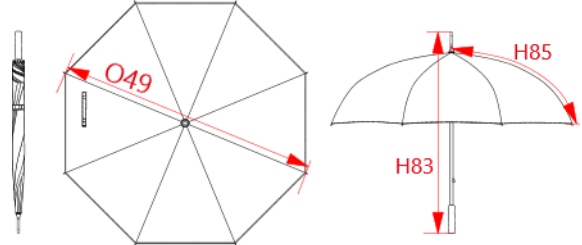

# PROACT.®

REFERENCE : PA550

SIZES : U

**COMPOSITION :**

Main fabric : Polyester 210T - 60 For panels, belt closing, pleats on top and carry bag 100%polyester

Main fabric : Polyester 210T - 60 For 4 small panels 100% polyester

**TECHNICAL DETAIL :**

Manual opening

**ARTICLE WEIGHT :**

540 gr/pc

DESCRIPTION		COLORS	PANTONE SERIGRAPHIE
<b>Français :</b> Parapluie de golf professionnel <b>English :</b> Professional golf umbrella <b>Nederlands :</b> Professionele golfparaplu <b>Deutsch :</b> Profi-Golfschirm <b>Español :</b> Paraguas de golf profesional <b>Italiano :</b> Ombrello da golf professionale <b>Português :</b> Chapéu de chuva de golfe profissional		Black / White	
MEASUREMENT			
Description	U		
O49 Diameter of the umbrella	128		
H83 Height of the umbrella's shaft	100		
H85 Length of the umbrella's ribs	73		
PACKING			
Box	20 pcs / box U => L:101cm W:23.5cm H:17cm GW:12.9kg NW:11.9kg		