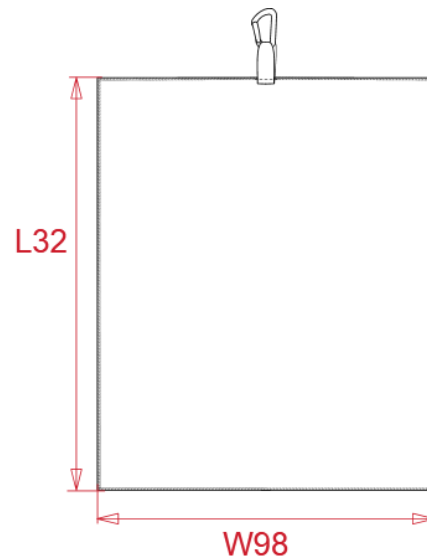

PROACT.®

REFERENCE : PA579

SIZES : U

COMPOSITION :

Main fabric : Polyester / Polyamide waffle 80/20 - 290 80% polyester / 20%polyamide

WEIGHT :

Main fabric : 290 gsm

ARTICLE WEIGHT :

75 gr/pc

DESCRIPTION
Français : Serviette de golf nid d'abeille
English : Waffle golf towel
Nederlands : Golfhanddoek met honinggraatstructuur
Deutsch : Golf-Handtuch mit Wabenstruktur
Español : Toalla nido de abeja de Golf
Italiano : Asciugamano da golf a nido d'ape
Português : Toalha de golf tipo favo de mel

COLORS	PANTONE SERIGRAPHIE
White	White
Black	Black
Navy	433C
Red	200C
Forest green	5605C
Light royal blue	653C

MEASUREMENT	
Description	U
L32 Longueur serviette / Towel length	50
W98 Largeur serviette / Towel width	40

CARE LABEL				

PACKING	
Box	200 pcs / box U => L:56cm W:32cm H:41cm GW:16kg NW:16.8kg