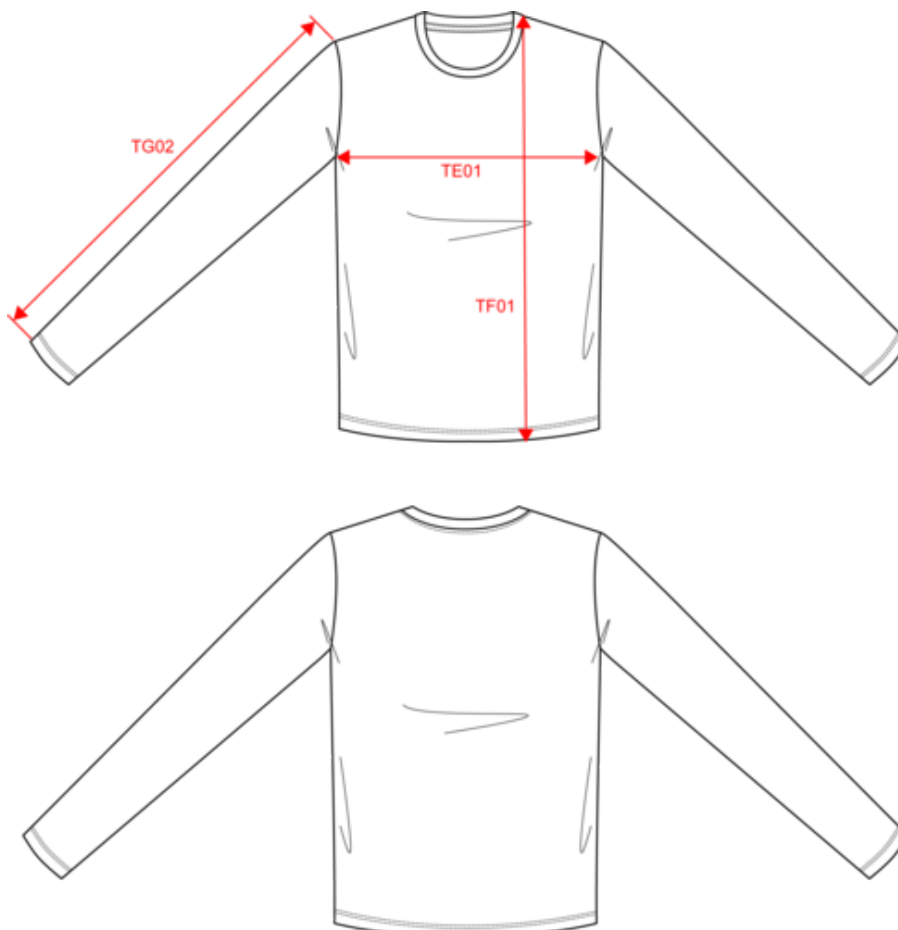

PK303

KARIBAN
PREMIUM

PK302

T-shirt uomo Supima® maniche lunghe e girocollo

Dimensioni

Measurements in cm	S	M	L	XL	XXL	3XL	4XL
TE01 - 1/2 chest width at 1.5cm below armhole	50.00	53.00	56.00	59.00	62.00	65.00	68.00
TF01 - Total height from HSP	70.00	72.00	74.00	76.00	78.00	80.00	82.00
TG02 - Long sleeve length	62.00	63.00	64.00	65.00	66.00	67.00	68.00