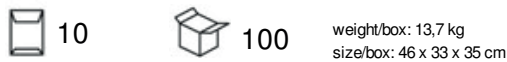

SEGMENTATION : Mid-range

T-shirts | short sleeves
jersey

Product Page : 24

SOL'S IMPERIAL WOMEN 11502

WOMENS ROUND COLLAR T-SHIRT

mens version : IMPERIAL - 11500
mens version : IMPERIAL FIT - 00580
kids version : IMPERIAL KIDS - 11770

QUALITY : 190 JERSEY
100% semi-combed Ringspun cotton
Reinforcing tape on neck
Rib collar

STYLE : CLASSIC
Short sleeves
Cut and sewn

SIZES

	S	M	L	XL	XXL
A/B	61/41	63/44	65/47	67/50	69/53

PACKING :

COLORS : 19