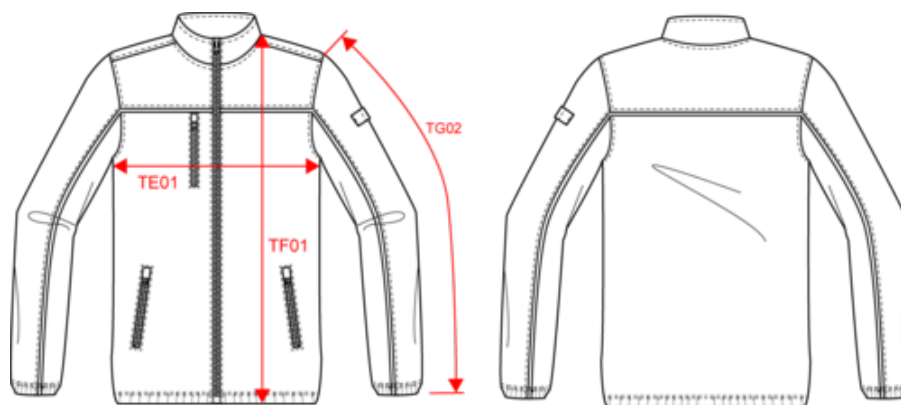

Navy / Royal Blue

WK904

Giacca unisex in pile bicolore ecosostenibile

Dimensioni

Measurements in cm	5XL	XS	S	M	L	XL	XXL	3XL	4XL
TE01 - 1/2 chest width at 1.5cm below armhole	74.00	50.00	53.00	56.00	59.00	62.00	65.00	68.00	71.00
TF01 - Total height from HSP	71.00	73.00	75.00	77.00	79.00	81.00	83.00	67.00	69.00
TG02 - Long sleeve length	65.00	66.00	67.00	68.00	69.00	70.00	71.00	72.00	73.00